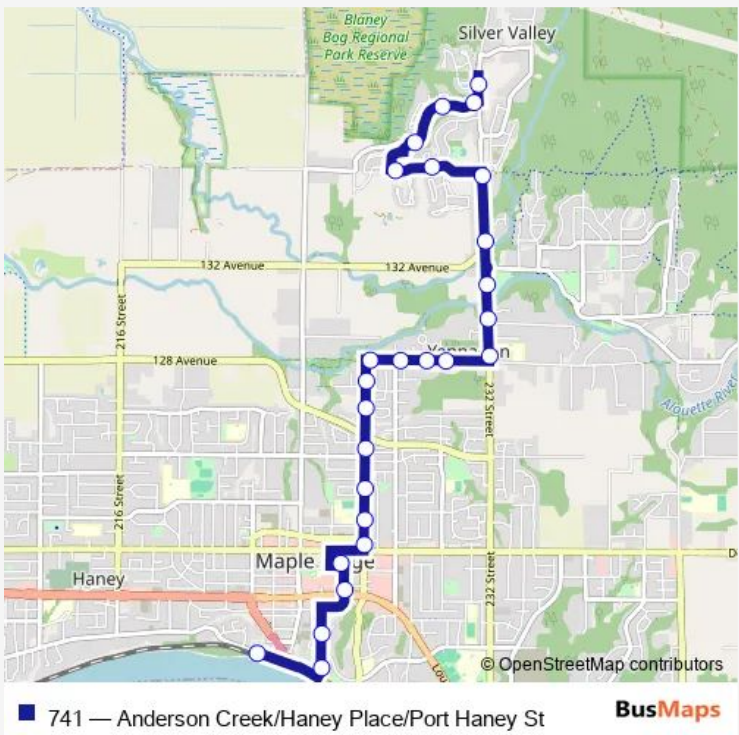

Bus 741 Anderson Creek/Haney Place/Port Haney St

[Go to website](#)

Direction
 Port Haney Station @ Bay 3 — Northbound 232 St @ Anderson Creek Dr
 26 stops
[Open route schedule](#)

- Port Haney Station @ Bay 3
- Northbound 225 St @ Haney Bypass
- Northbound 225 St @ Brickwood Close
- Northbound 226 St @ Lougheed Hwy
- Haney Place @ Bay 4
- Northbound 227 St @ Dewdney Trunk Rd
- Northbound 227 St @ 121 Ave
- Northbound 227 St @ 122 Ave
- Northbound 227 St @ 124 Ave
- Northbound 227 St @ Balabanian Circle
- Northbound 227 St @ 127 Ave
- Eastbound 128 Ave @ 227 St
- Eastbound 128 Ave @ 228 St
- Eastbound 128 Ave @ 229 St
- Eastbound 128 Ave @ 230 St
- Northbound 232 St @ 128 Ave
- Northbound 232 St @ Dogwood Ave
- Northbound 232 St @ Fern Cres
- Northbound 232 St @ 132 Ave
- Northbound 232 St @ 136 Ave
- Westbound 136 Ave @ 229a St

Route info
 Direction: Port Haney Station @ Bay 3
 Stops: 26
 Trip Duration: 0 hour 20 min

Westbound 136 Ave @ 228a St

Eastbound Foreman Dr @ Haley St

Eastbound Foreman Dr @ 229b St

Eastbound Foreman Dr @ 232 St

Northbound 232 St @ Anderson Creek Dr

Direction

Northbound 232 St @ Anderson Creek Dr — Haney Place @ Bay 10

16 stops

[Open route schedule](#)

Northbound 232 St @ Anderson Creek Dr

Southbound Silver Valley Rd @ 141 Ave

Route info

Direction: Northbound 232 St @ Anderson Creek Dr

Stops: 16

Trip Duration: 0 hour 14 min

Direction

Northbound 232 St @ Anderson Creek Dr — Port Haney Station @ Bay 3

22 stops

[Open route schedule](#)