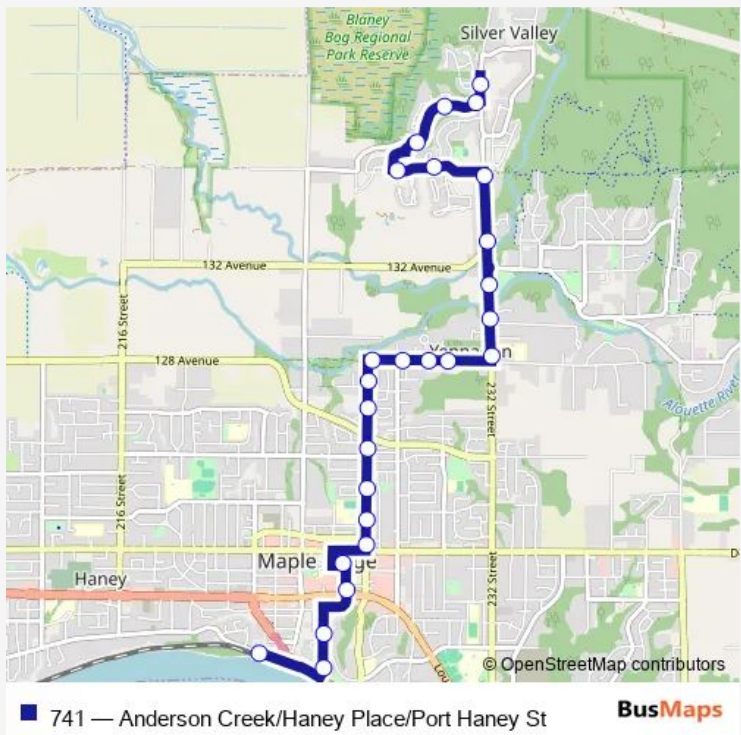

**Bus 741 Anderson Creek/Haney Place/Port Haney St**

[Go to website](#)

**Direction**  
 Port Haney Station @ Bay 3 — Northbound 232 St @ Anderson Creek Dr  
 26 stops  
[Open route schedule](#)

- Port Haney Station @ Bay 3
- Northbound 225 St @ Haney Bypass
- Northbound 225 St @ Brickwood Close
- Northbound 226 St @ Lougheed Hwy
- Haney Place @ Bay 4
- Northbound 227 St @ Dewdney Trunk Rd
- Northbound 227 St @ 121 Ave
- Northbound 227 St @ 122 Ave
- Northbound 227 St @ 124 Ave
- Northbound 227 St @ Balabanian Circle
- Northbound 227 St @ 127 Ave
- Eastbound 128 Ave @ 227 St
- Eastbound 128 Ave @ 228 St
- Eastbound 128 Ave @ 229 St
- Eastbound 128 Ave @ 230 St
- Northbound 232 St @ 128 Ave
- Northbound 232 St @ Dogwood Ave
- Northbound 232 St @ Fern Cres
- Northbound 232 St @ 132 Ave
- Northbound 232 St @ 136 Ave
- Westbound 136 Ave @ 229a St

**Route info**  
 Direction: Port Haney Station @ Bay 3  
 Stops: 26  
 Trip Duration: 0 hour 20 min

Westbound 136 Ave @ 228a St

Eastbound Foreman Dr @ Haley St

Eastbound Foreman Dr @ 229b St

Eastbound Foreman Dr @ 232 St

Northbound 232 St @ Anderson Creek Dr

**Direction**

Northbound 232 St @ Anderson Creek Dr — Haney Place @ Bay 10

16 stops

[Open route schedule](#)

Northbound 232 St @ Anderson Creek Dr

Southbound Silver Valley Rd @ 141 Ave

## Route info

Direction: Northbound 232 St @ Anderson Creek Dr

Stops: 16

Trip Duration: 0 hour 13 min