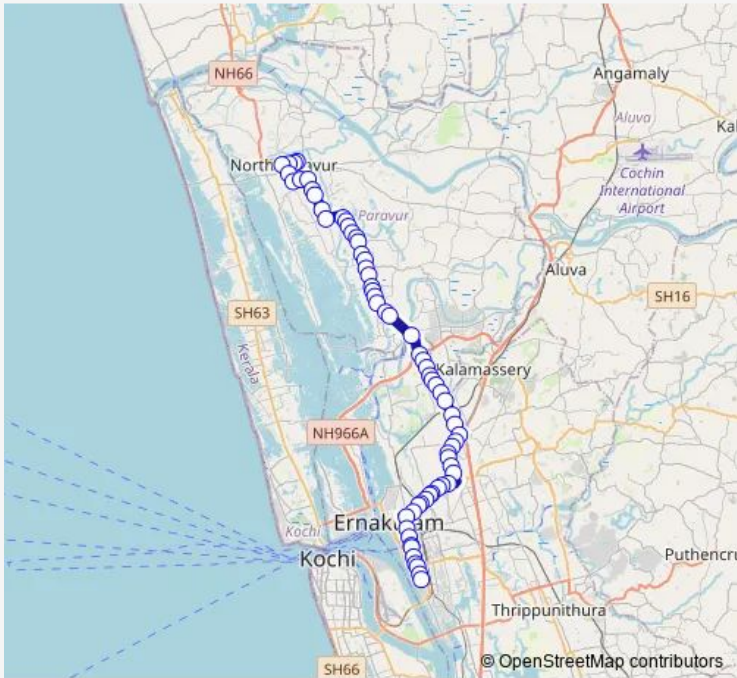

Bus Ernakulam South ↔ North Paravur

[Go to website](#)

Direction
 North Paravur — Cochin Shipyard Main Gate
 65 stops
[Open route schedule](#)

- North Paravur
- Civil Station
- Namborichante aal
- Municipal Junction
- KMK Junction
- Thekke Naaluvazhi
- Kesari
- Peruvaaram
- Poosharipadi
- Vazhikulangara
- Khandakarnan veli
- Cheriyappilly
- Cheriyapilly Valavu
- Millupadi
- Valluvalli
- Athaani
- Naalam Mile
- Kochal
- Kavilnada
- Kappela
- Koonammavu

Route schedule
 North Paravur — Cochin Shipyard Main Gate

Monday	06:00
Tuesday	06:00
Wednesday	06:00
Thursday	06:00
Friday	06:00
Saturday	06:00
Sunday	06:00

Route info
 Direction: North Paravur
 Stops: 65
 Trip Duration: 1 hour 22 min

Friday 06:00

Saturday 06:00

Sunday 06:00

Route info

Direction: Cochin Shipyard Main Gate

Stops: 64

Trip Duration: 1 hour 23 min

Ponevazhi