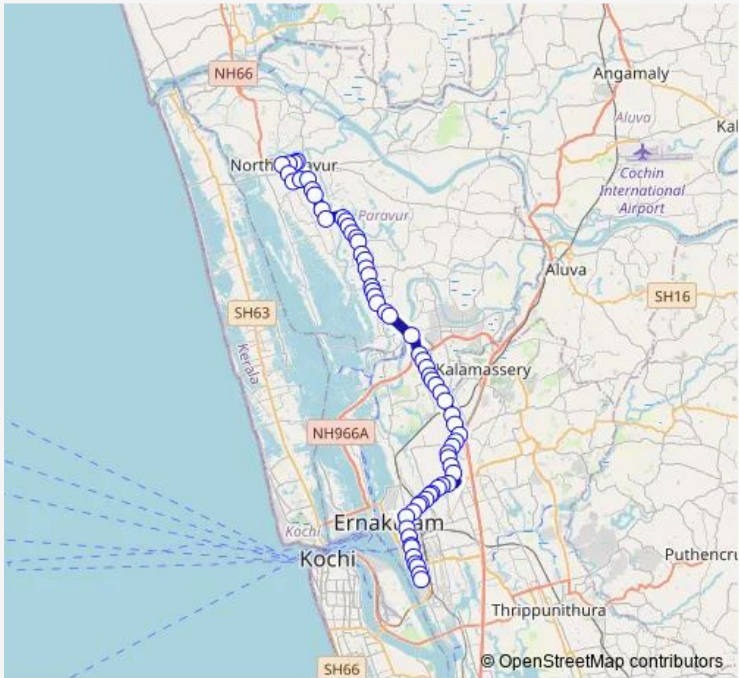

Direction
 North Paravur — Cochin Shipyard Main Gate
 65 stops
[Open route schedule](#)

- North Paravur
- Civil Station
- Namborichante aal
- Municipal Junction
- KMK Junction
- Thekke Naaluvazhi
- Kesari
- Peruvaaram
- Poosharipadi
- Vazhikulangara
- Khandakarnan veli
- Cheriyappilly
- Cheriyapilly Valavu
- Millupadi
- Valluvalli
- Athaani
- Naalam Mile
- Kochal
- Kavilnada
- Kappela
- Koonammavu

Route schedule
 North Paravur — Cochin Shipyard Main Gate

Monday	06:00
Tuesday	06:00
Wednesday	06:00
Thursday	06:00
Friday	06:00
Saturday	06:00
Sunday	06:00

Route info
 Direction: North Paravur
 Stops: 65
 Trip Duration: 1 hour 22 min

Saturday 06:00

Sunday 06:00

Route info

Direction: Cochin Shipyard Main Gate

Stops: 64

Trip Duration: 1 hour 23 min

Ponevazhi

Vai padi