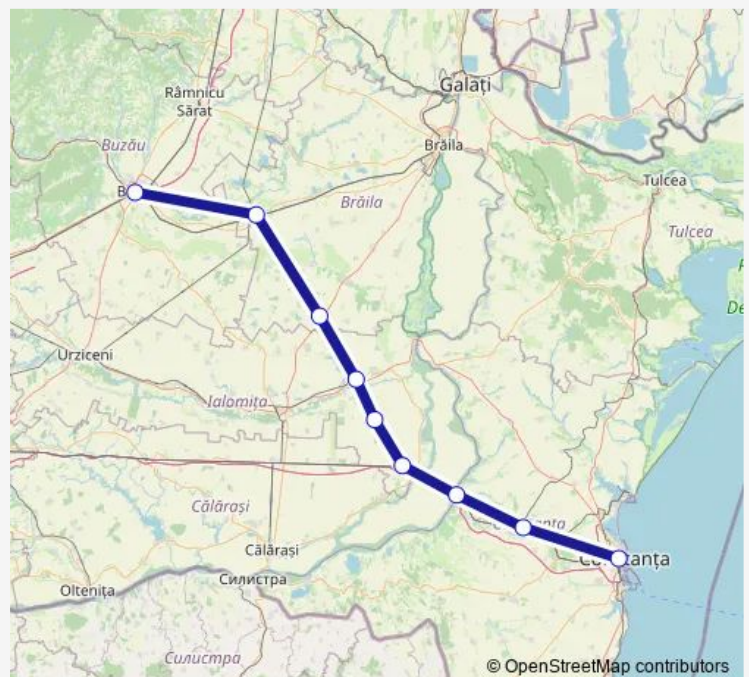

Rail IR: Constanța - Buzău IR: Constanța - Medgidia - Cernavodă Pod - Fetești - Movila Hm. - Țândărei - Spicu - Făurei - Buzău

[Go to website](#)

Direction

Constanța — Buzău

9 stops

[Open route schedule](#)

Constanța

Medgidia

Cernavodă Pod

Fetești

Movila Hm.

Țândărei

Spicu

Făurei

Buzău

Route schedule

Constanța — Buzău

Monday 20:59

Tuesday 20:59

Wednesday 20:59

Thursday 20:59

Friday 20:59

Saturday 20:59

Sunday 20:59

Route info

Direction: Constanța

Stops: 9

Trip Duration: 3 hour 3 min