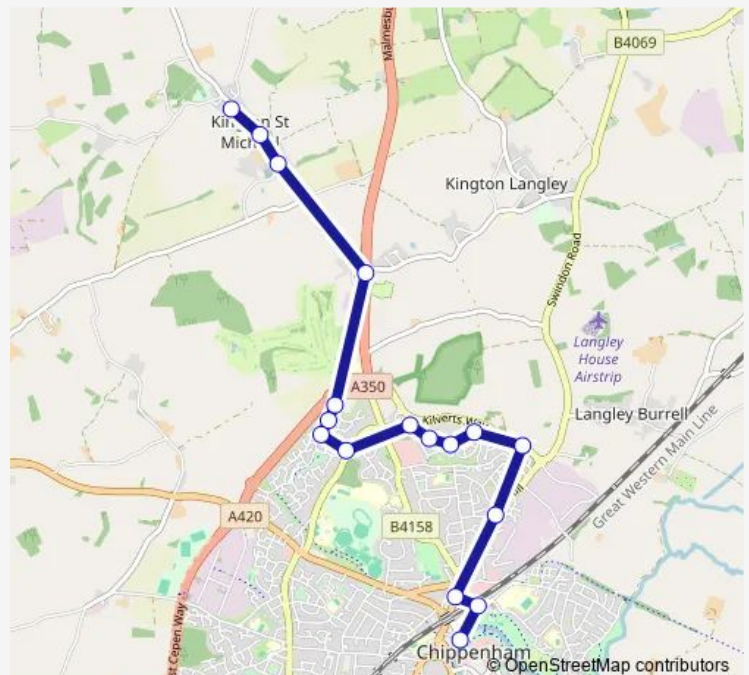

### Route schedule

Bus Station — Ridings Shelter

Monday 09:40-18:50

Tuesday 09:40-18:50

Wednesday 09:40-18:50

Thursday 09:40-18:50

Friday 09:40-18:50

Saturday 08:38-17:50

### Route info

Direction: Bus Station

Stops: 23

Trip Duration: 0 hour 22 min

■ 44K — Chippenham - Kington St Michael

The Ham

Ridings Shelter

## Direction

Bus Station — Ridings Shelter

23 stops

[Open route schedule](#)

Bus Station

Waitrose

Town Bridge

Railway Station Approach