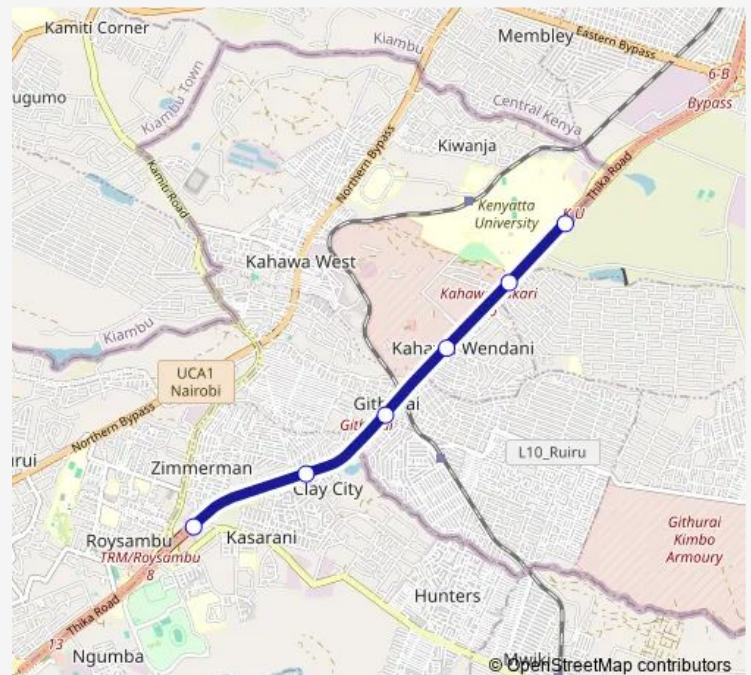

Bus 44K Roysambu-Githurai-Ku

[Go to website](#)

Direction

Ku — Roysambu Terminus

6 stops

[Open route schedule](#)

Ku

Kahawa Sukari

Kahawa Wendani

Githurai

Car Wash

Roysambu Terminus

Route schedule

Ku — Roysambu Terminus

Monday	06:00
Tuesday	06:00
Wednesday	06:00
Thursday	06:00
Friday	06:00
Saturday	06:00
Sunday	06:00

Route info

Direction: Ku

Stops: 6

Trip Duration: 0 hour 14 min

■ 44K — Roysambu-Githurai-Ku

Direction

Roysambu Footbridge — Ku

6 stops

[Open route schedule](#)

Monday	06:00
Tuesday	06:00
Wednesday	06:00
Thursday	06:00
Friday	06:00
Saturday	06:00
Sunday	06:00

Route info

Direction: Roysambu Footbridge

Stops: 6

Trip Duration: 0 hour 14 min

44K Bus time schedules and route maps are available in an offline PDF at busmaps.com. Use the busmaps.com website to see live bus times, train schedule or subway schedule, and step-by-step directions for all public transit in Kiambu