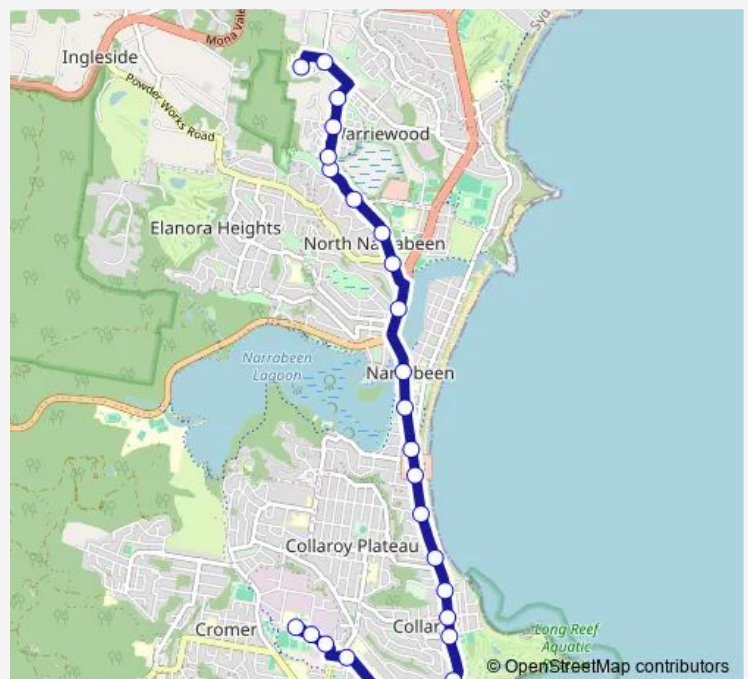

School Bus 647n Cromer High School to Mater Maria Warriewood

[Go to website](#)

Direction

undefined — undefined

0 stops

[Open route schedule](#)

Route schedule

undefined — undefined

Monday	08:13
Tuesday	08:13
Wednesday	08:13
Thursday	08:13
Friday	08:13
Saturday	—
Sunday	—

Route info

Direction:

Stops: 0

Trip Duration: — min

647n School Bus time schedules and route maps are available in an offline PDF at busmaps.com. Use the busmaps.com website to see live bus times, train schedule or subway schedule, and step-by-step directions for all public transit in Sydney

The schedule is provided in the local timezone. Times with "(+1)" indicate departures on the next day.

PDF file created on 2025-01-16

2024 BusMaps.com - All Rights Reserved