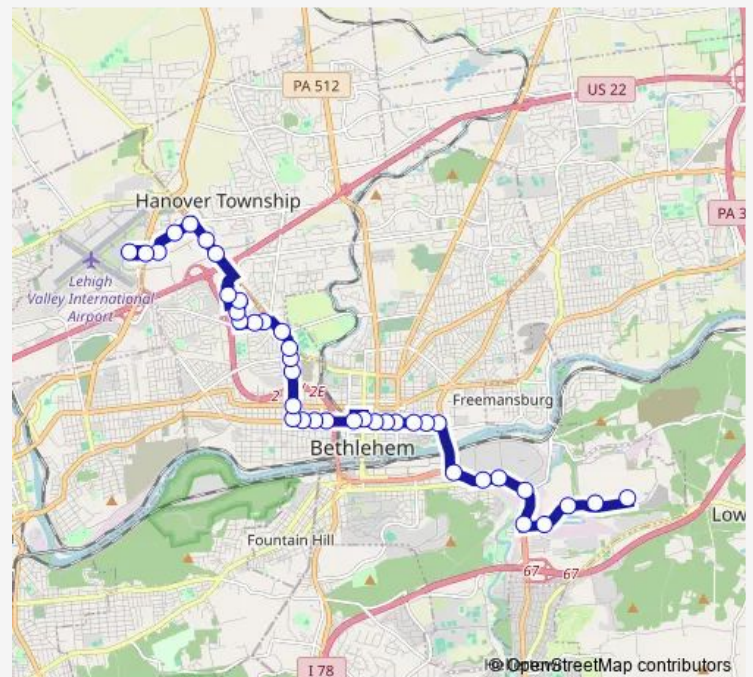

Broad at Linden Wb

Broad at High Wb

Broad at Center Wb

New at Raspberry

BTC - Platform 1

West Broad Street Wb

Broad at 4th Wb

Broad at 6th Wb

### Route schedule

3419 Commerce — Lvia - Airport Transit Center

Monday 05:45-17:45

Tuesday 05:45-17:45

Wednesday 05:45-17:45

Thursday 05:45-17:45

Friday 05:45-17:45

Saturday 05:45-17:45

### Route info

Direction: 3419 Commerce

Stops: 39

Trip Duration: 0 hour 40 min

215 - Schoenersville

8th at Union Nb

8th at Martin Tower Nb

8th at Eaton Nb

## Route info

Direction: Lvía - Airport Transit Center

Stops: 58

Trip Duration: 0 hour 45 min

Lvhn Muhlenberg 1770 Building SB 2

Lvhn Muhlenberg Westgate Entrance Eb

Westgate at Bathgate Sb

Westgate at Catasauqua Sb