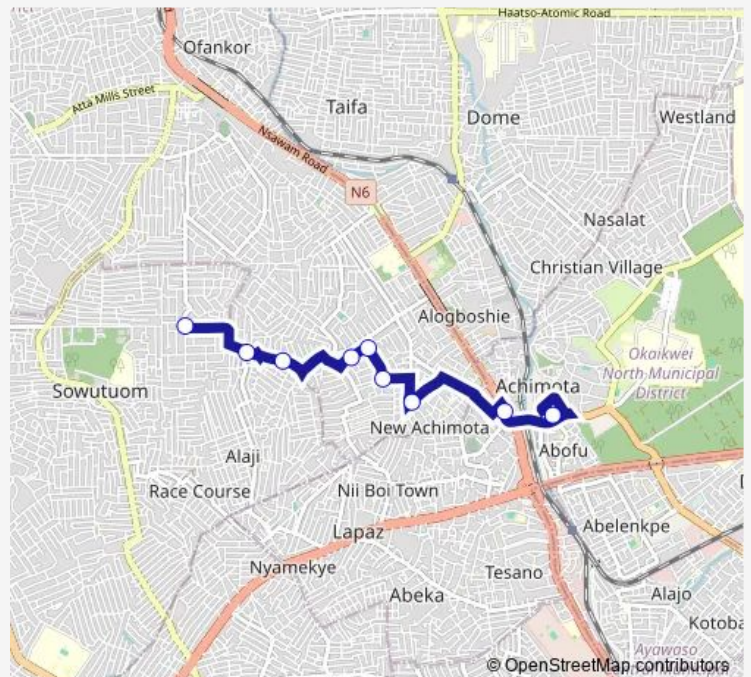

Bus 095B Israel Station to Achimota Station

[Go to website](#)

Direction

Terminal Israel Station — Terminal Achimota Station

9 stops

[Open route schedule](#)

Terminal Israel Station

Alhaji

Bridge 095

Cpf

Drug Store 095

Curve 095

Roundabout 095

Achimota New Overhead

Terminal Achimota Station

Route schedule

Terminal Israel Station — Terminal Achimota Station

Monday 11:39

Tuesday 11:39

Wednesday 11:39

Thursday 11:39

Friday 11:39

Saturday 11:39

Sunday 11:39

Route info

Direction: Terminal Israel Station

Stops: 9

Trip Duration: 0 hour 44 min

095B — Israel Station to Achimota Station

095B Bus time schedules and route maps are available in an offline PDF at busmaps.com. Use the busmaps.com website to see live bus times, train schedule or subway schedule, and step-by-step directions for all public transit in Accra