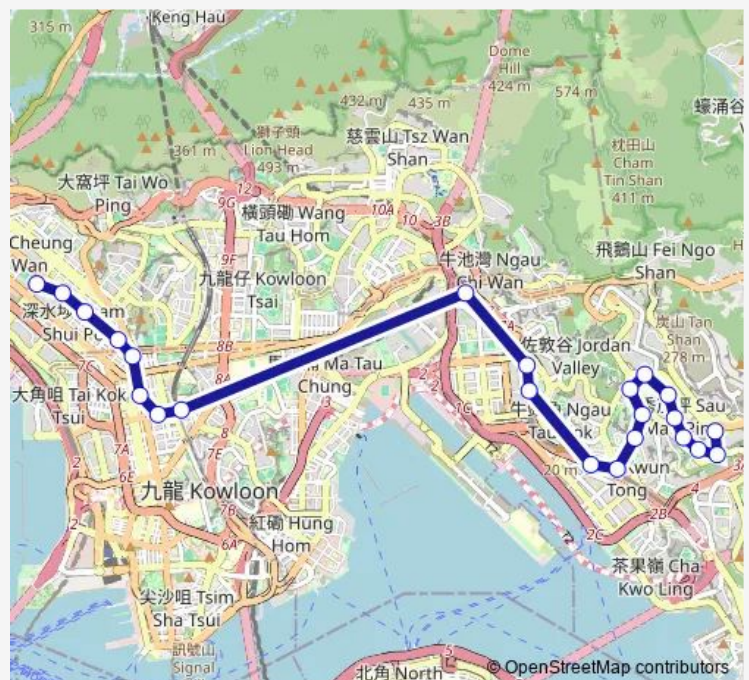

Friday 07:40

Saturday —

Sunday —

Route info

Direction: [Ctb] PO TAT Estate[[Kmb+Ctb] PO TAT BUS Terminus/
Po TAT Estate[[Kmb] PO TAT BUS Terminus

Stops: 23

Trip Duration: 0 hour 53 min

[Ctb] Millennium City, Kwun Tong Road[[Kmb] Kwun Tong BBI - Millennium City

[Ctb] Telford Gardens, Kwun Tong Road[[Kmb] Telford Gardens

[Kmb+Ctb] Kowloon BAY Station/
Kowloon BAY Station, Kwun Tong Road[[Kmb] Kowloon BAY Station

[Ctb] Richland Gardens, Prince Edward Road East[[Kmb+Ctb] Richland Gardens/
Richland Gardens, Prince Edward Road East[[Kmb] Richland Gardens