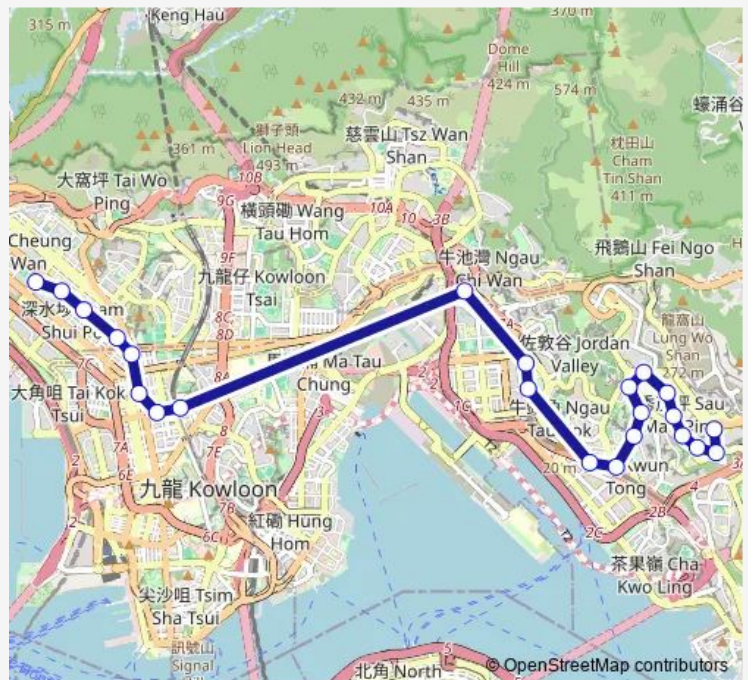

**Route schedule**

[Ctb] PO TAT Estate[[Kmb+Ctb] PO TAT BUS Terminus/<Br>Po TAT Estate[[Kmb] PO TAT BUS Terminus — [Kmb] Cheung SHA WAN (LAI KOK Estate) BUS Terminus

Monday	07:40
Tuesday	07:40
Wednesday	07:40
Thursday	07:40
Friday	07:40
Saturday	—
Sunday	—

**Route info**

Direction: [Ctb] PO TAT Estate[[Kmb+Ctb] PO TAT BUS Terminus/<Br>Po TAT Estate[[Kmb] PO TAT BUS Terminus

Stops: 23

Trip Duration: 0 hour 56 min

[Ctb] Millennium City, Kwun Tong Road[[Kmb] Kwun Tong BBI - Millennium City