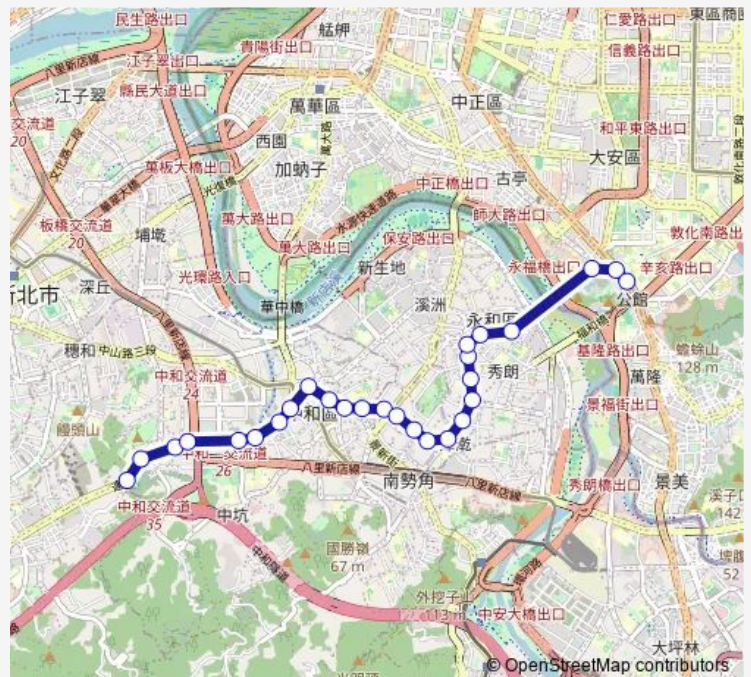

Thursday 06:00-20:00

Friday 06:00-20:00

Saturday —

Sunday —

Route info

Direction: 駕訓中心

Stops: 27

Trip Duration: 0 hour 45 min

311區 — 中和-捷運公館站

福和里

福和路

永福橋

自來水博物館(太子學舍)

捷運公館站

捷運公館站

311區 Bus time schedules and route maps are available in an offline PDF at busmaps.com. Use the busmaps.com website to see live bus times, train schedule or subway schedule, and step-by-step directions for all public transit in Taipei