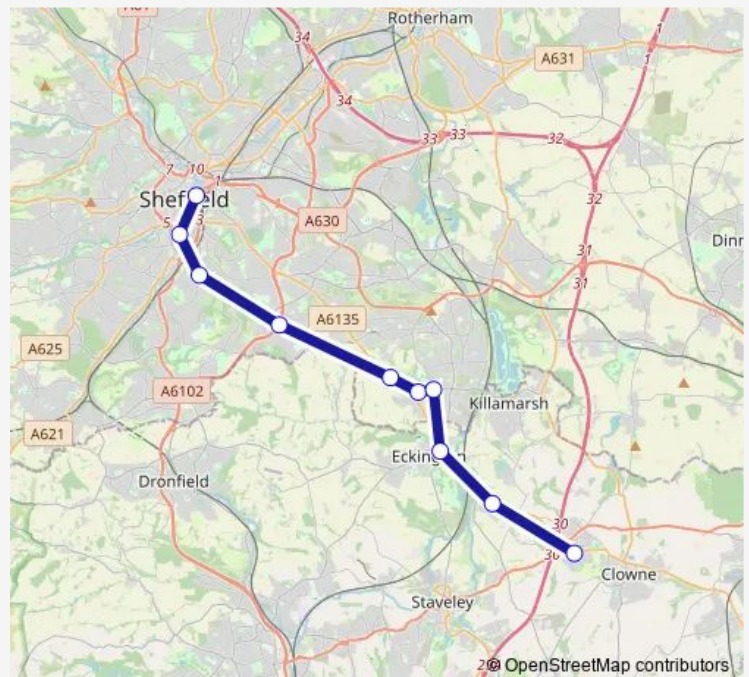

Bus MAN4 Sheffield - Amazon Chesterfield

[Go to website](#)

Direction

Pond Hill/Pond Street — High Hazels Road

10 stops

[Open route schedule](#)

Pond Hill/Pond Street

Bramall Lane/John Street

Route schedule

Pond Hill/Pond Street — High Hazels Road

Monday 06:09

Tuesday 06:09

Wednesday 06:09

Thursday 06:09

Friday 06:09

Saturday 06:09

Sunday 06:09

Route info

Direction: Pond Hill/Pond Street

Stops: 10

Trip Duration: 1 hour 1 min

MAN4 — Sheffield - Amazon Chesterfield

Direction

High Hazels Road — Pond Hill/Pond Street

White Lane/Charnock Hall Road

Gleadless Road/Carrfield Lane

Bramall Lane/Denby Street

Pond Hill/Pond Street

Route schedule

High Hazels Road — Pond Hill/Pond Street

Monday	18:30
Tuesday	18:30
Wednesday	18:30
Thursday	18:30
Friday	18:30
Saturday	18:44
Sunday	18:42