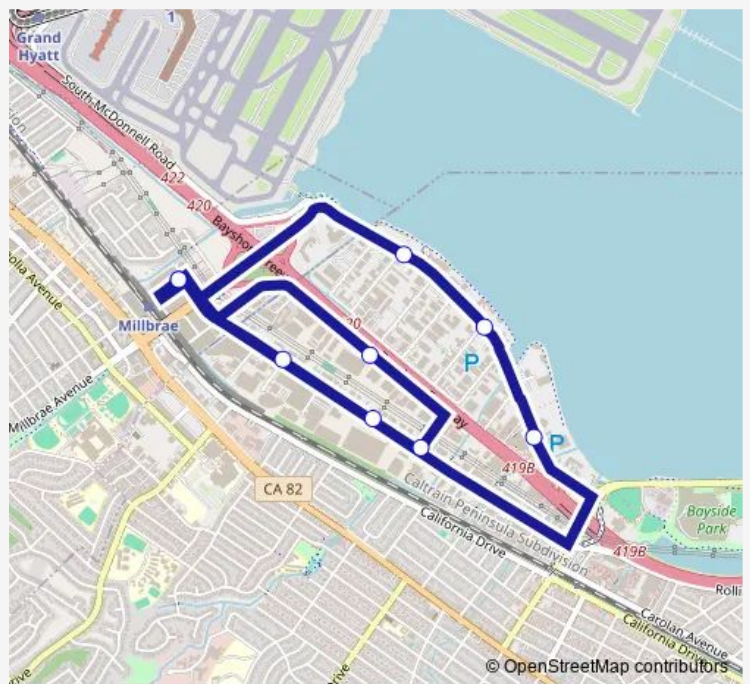

**Bus BAY Shuttle Burlingame Bayside**

[Go to website](#)

**Direction**  
 Millbrae Intermodal Station (East) — Millbrae Intermodal Station (East)  
 9 stops  
[Open route schedule](#)

- Millbrae Intermodal Station (East)
- 1649 Adrian Road
- David/Rollins
- 1600 Rollins Road
- Rollins/Guittard
- 1799 Old Bayshore Hwy (AM Only)
- Bayshore/Hinckley
- 1333 Bayshore Hwy (AM Only)
- Millbrae Intermodal Station (East)

Route schedule  
 Millbrae Intermodal Station (East) — Millbrae Intermodal Station (East)

Monday	06:53-08:53
Tuesday	06:53-08:53
Wednesday	06:53-08:53
Thursday	06:53-08:53
Friday	06:53-08:53
Saturday	—
Sunday	—

**Route info**  
 Direction: Millbrae Intermodal Station (East)  
 Stops: 9  
 Trip Duration: 0 hour 20 min

1800 Old Bayshore Hwy (PM)

1649 Adrian Road

David/Rollins

1600 Rollins Road

Rollins/Guittard

Millbrae Intermodal Station (East)