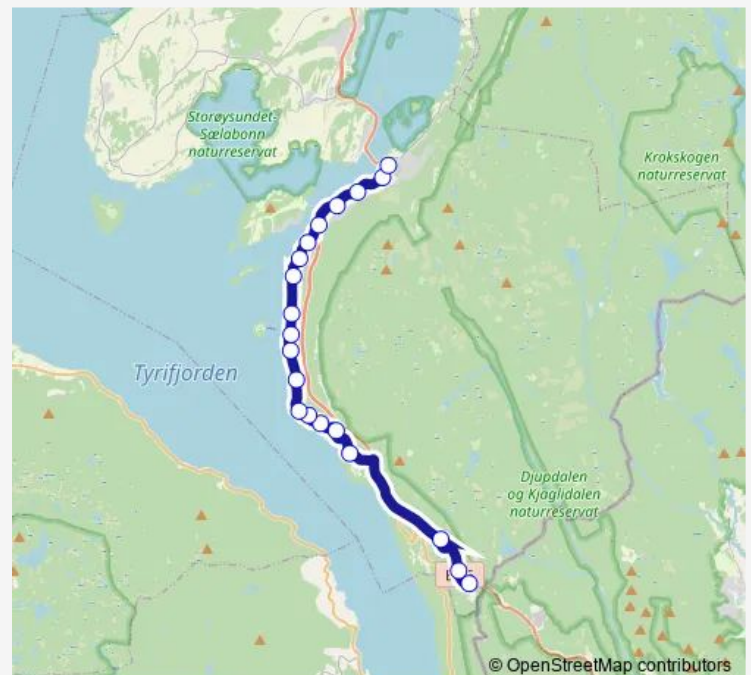

Sundvollen E16 — Sønsterud

Monday 10:23-22:23

Tuesday 13:23-22:23

Wednesday 10:23-22:23

Thursday 10:23-22:23

Friday 10:23-22:23

Saturday 09:23-22:23

Sunday 10:23-22:23

Route info

Direction: Sundvollen E16

Stops: 17

Trip Duration: 0 hour 8 min

© OpenStreetMap contributors

210X — Brakarflex Utstranda

BusMaps

Direction