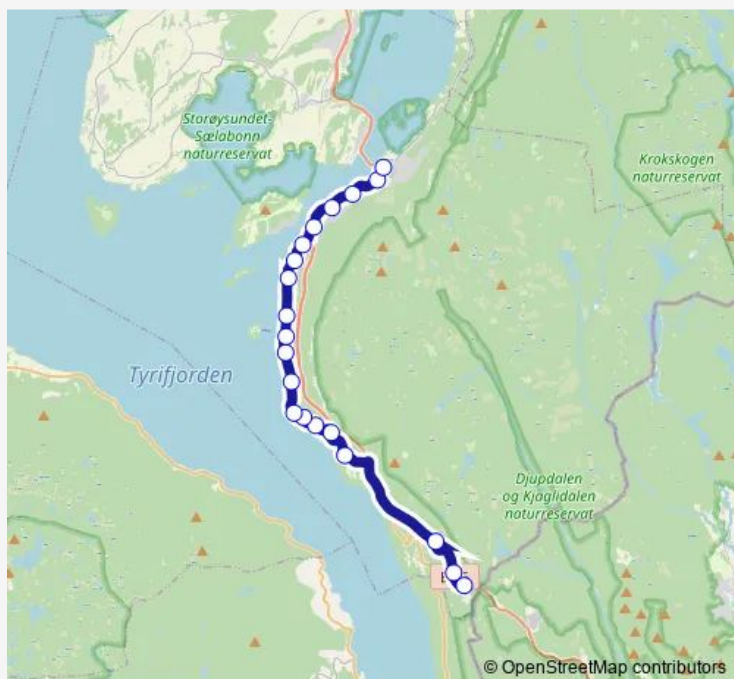

Sundvollen E16 — Sønsterud

Monday 10:23-22:23

Tuesday 13:23-22:23

Wednesday 13:23-22:23

Thursday 10:23-22:23

Friday 10:23-22:23

Saturday 09:23-22:23

Sunday 10:23-22:23

Route info

Direction: Sundvollen E16

Stops: 17

Trip Duration: 0 hour 8 min

210x — Brakarflex Utstranda

Direction

Sollihøgda — Sundvollen E16

20 stops