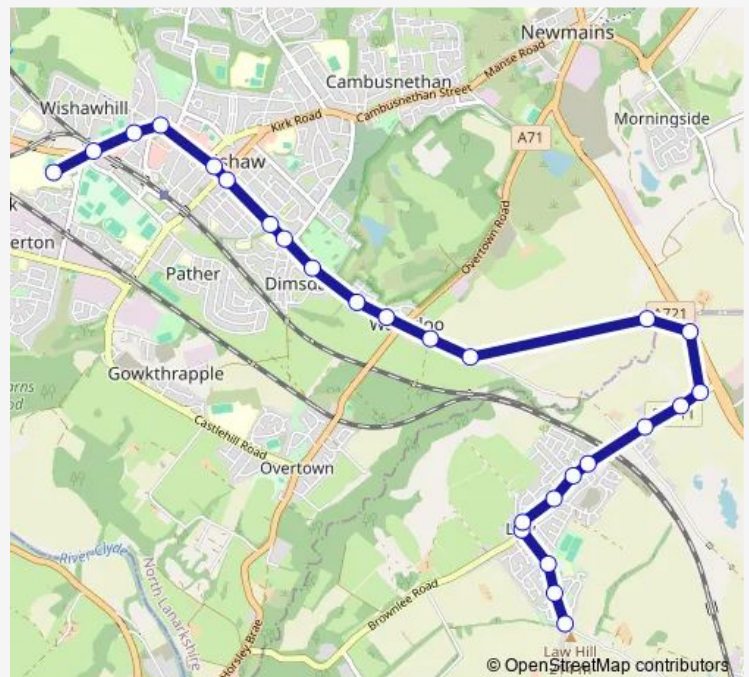

### Direction

Stravenhouse Road — Wishaw General Hospital

26 stops

[Open route schedule](#)

Stravenhouse Road

Manse Court

Braefoot Court

Station Road

Shawfield Crescent

Brackenhill Road

Buchanan Drive

Muirhead Drive

Waterlands Road

Wildman Bridge

A73

Wishaw Road

### Route schedule

Stravenhouse Road — Wishaw General Hospital

Monday 06:33

Tuesday 06:33

Wednesday 06:33

Thursday 06:33

Friday 06:33

Saturday —

### Route info

Direction: Stravenhouse Road

Stops: 26

Trip Duration: 0 hour 15 min

210X

Russell Street

Dryburgh Road

Cleland Road