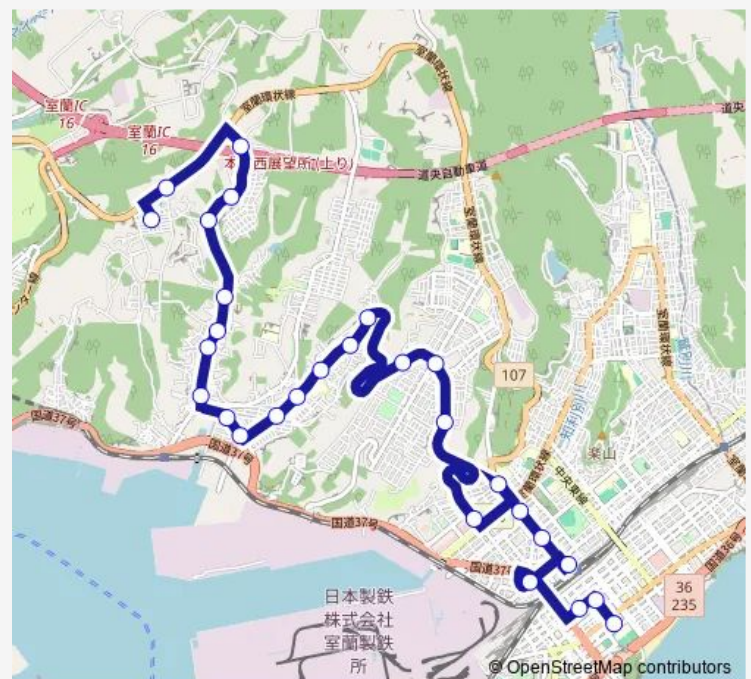

Thursday 11:04-19:10

Friday 11:04-19:10

Saturday 11:00-19:00

Sunday 11:00-19:00

Route info

Direction: 東町ターミナル

Stops: 28

Trip Duration: 0 hour 46 min

Monday 09:45-16:48

Tuesday 09:45-16:48

Wednesday 09:45-16:48

Thursday 09:45-16:48

Friday 09:45-16:48

Saturday 07:20-16:28

Sunday 07:20-16:28

Route info