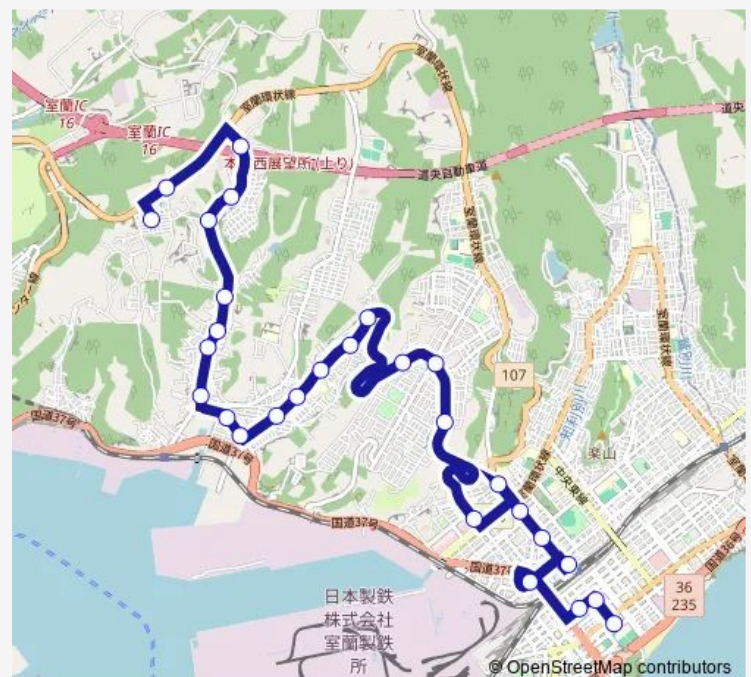

Thursday 11:04-19:10

Friday 11:04-19:10

Saturday 11:00-19:00

Sunday 11:00-19:00

Route info

Direction: 東町ターミナル

Stops: 28

Trip Duration: 0 hour 46 min

Tuesday 09:15-16:48

Wednesday 09:45-16:48

Thursday 09:15-16:48

Friday 09:15-16:48

Saturday 07:20-16:28

Sunday 07:20-16:28

Route info

Direction: すずかけニュータウン