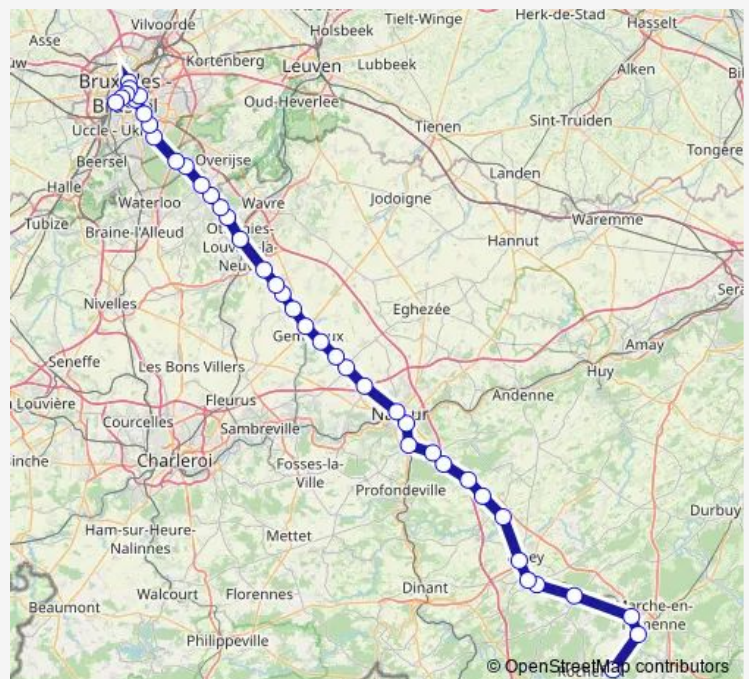

Thursday 16:07-18:07

Friday 16:07-18:07

Saturday —

Sunday —

Route info

Direction: Bruxelles-Midi

Stops: 41

Trip Duration: 2 hour 17 min

■ P — Bruxelles-Midi - Rochefort-Jemelle

Gembloux

Lonzée

Beuzet

Saint-Denis-Bovesse

Rhisnes

Namur

Jambes-Est