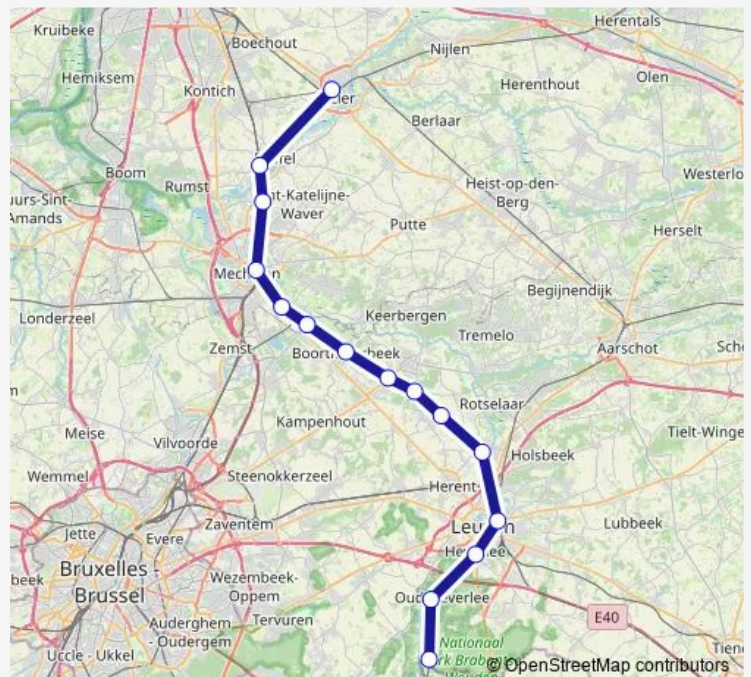

## Inter Regional Rail Service P Lierre - Sint-Joris-Weert

[Go to website](#)

### Direction

Lierre — Sint-Joris-Weert

15 stops

[Open route schedule](#)

- Lierre
- Duffel
- Sint-Katelijne-Waver
- Malines-Nekkerspoel
- Muizen
- Hever
- Boortmeerbeek
- Haacht
- Wespelaar-Tildonk
- Hambos
- Wijgmaal
- Louvain
- Heverlee
- Oud-Heverlee
- Sint-Joris-Weert

### Route schedule

Lierre — Sint-Joris-Weert

Monday	—
Tuesday	—
Wednesday	—
Thursday	—
Friday	—
Saturday	—
Sunday	19:07-20:09

### Route info

Direction: Lierre

Stops: 15

Trip Duration: 1 hour 7 min

■ P — Lierre - Sint-Joris-Weert

P Inter Regional Rail Service time schedules and route maps are available in an offline PDF at [busmaps.com](https://busmaps.com). Use the [busmaps.com](https://busmaps.com) website to see live bus times, train schedule or subway schedule, and step-by-step directions for all public transit in Brussels