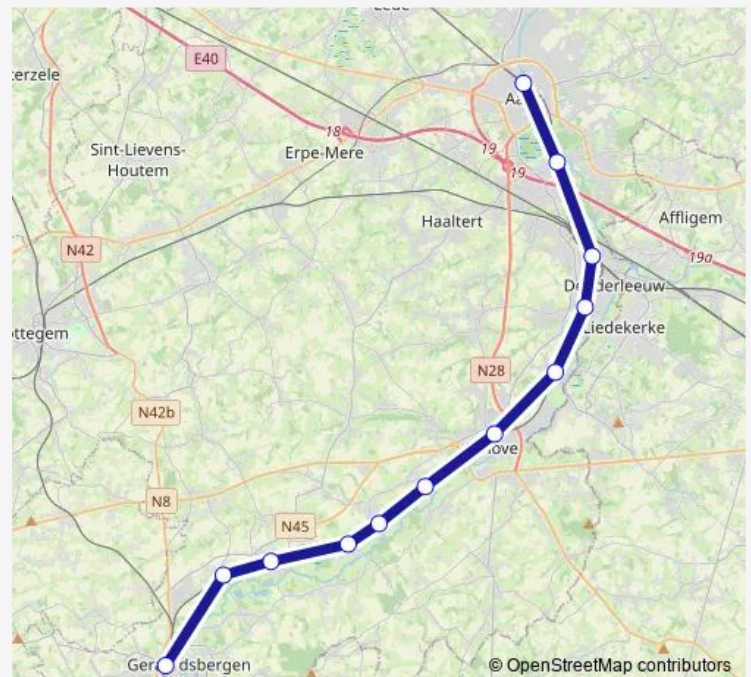

Friday 15:59

Saturday —

Sunday —

Route info

Direction: Alost

Stops: 12

Trip Duration: 0 hour 45 min

■ P — Alost - Grammont