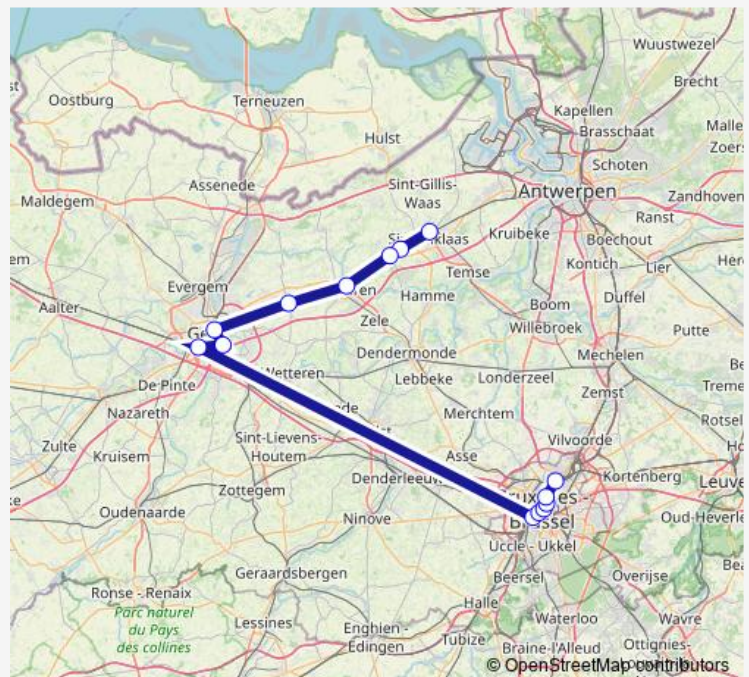

Wednesday 07:05

Thursday 07:05

Friday 07:05

Saturday —

Sunday —

Route info

Direction: Saint-Nicolas

Stops: 14

Trip Duration: 1 hour 45 min

■ P — Schaerbeek - Saint-Nicolas

Direction

Saint-Nicolas — Schaerbeek

15 stops

[Open route schedule](#)

Saint-Nicolas

Belsele

Sinaai

Lokeren

Beervelde

Gand-Dampoort

Gentbrugge

Merelbeke

Melle

Bruxelles-Midi

Tuesday 07:19

Wednesday 07:19

Thursday 07:19

Friday 07:19

Saturday —

Sunday —

Route info

Direction: Saint-Nicolas