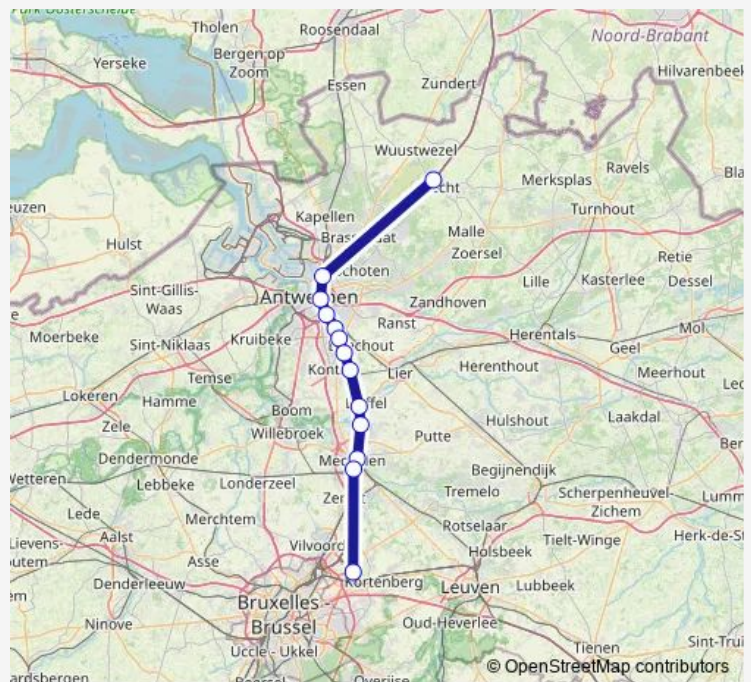

Sint-Katelijne-Waver

Malines-Nekkerspoel

Malines

Brussels Airport-Zaventem

Route schedule

Noorderkempen (Brecht) — Brussels Airport-Zaventem

Monday 07:00

Tuesday 07:00

Wednesday 07:00

Thursday 07:00

Friday 07:00

Saturday —

Sunday —

Route info

Direction: Noorderkempen (Brecht)

Stops: 13

Trip Duration: 0 hour 52 min

P — Brussels Airport-Zaventem - Noorderkempen (Brecht)

P Inter Regional Rail Service time schedules and route maps are available in an offline PDF at busmaps.com. Use the busmaps.com website to see live bus times, train schedule or subway schedule, and step-by-step directions for all public transit in Brussels