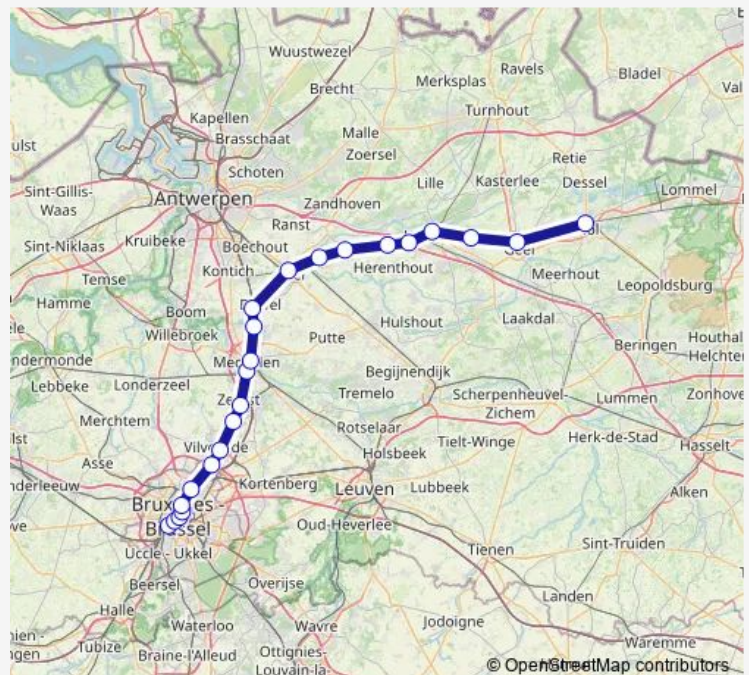

Malines

Malines-Nekkerspoel

Sint-Katelijne-Waver

Duffel

Lierre

Kessel

Nijlen

Bouwel

Thursday 16:00

Friday 16:00

Saturday —

Sunday —

Route info

Direction: Bruxelles-Midi

Stops: 23

Trip Duration: 1 hour 35 min

Monday 06:23

Tuesday 06:23

Wednesday 06:23

Thursday 06:23

Friday 06:23

Saturday —

Sunday —

Route info