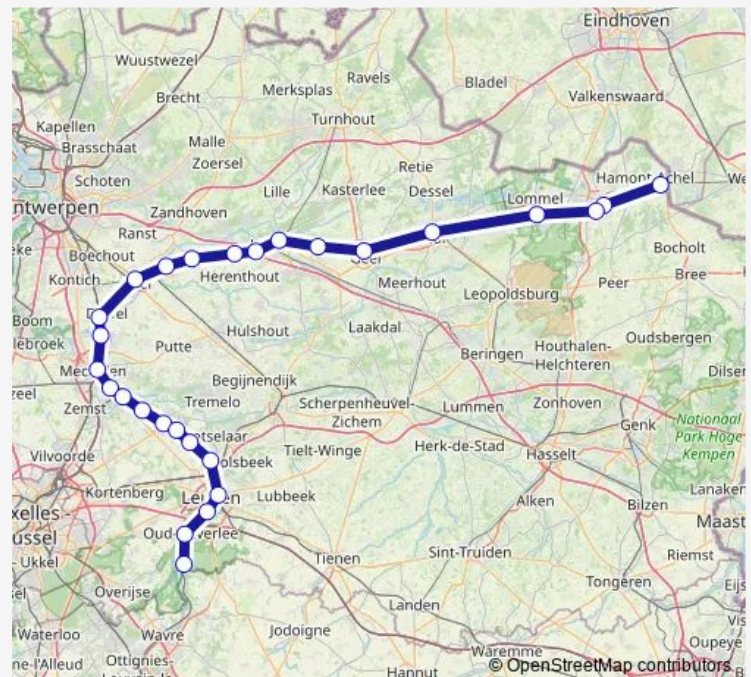

Inter Regional Rail Service P Hamont - Sint-Joris-Weert

[Go to website](#)

Direction

Hamont — Sint-Joris-Weert

27 stops

[Open route schedule](#)

- Hamont
- Neerpelt
- Overpelt
- Lommel
- Mol
- Geel
- Olen
- Herentals
- Wolfstee
- Bouwel
- Nijlen
- Kessel
- Lierre
- Duffel
- Sint-Katelijne-Waver
- Malines-Nekkerspoel
- Muizen
- Hever
- Boortmeerbeek
- Haacht
- Wespelaar-Tildonk

Route schedule

Hamont — Sint-Joris-Weert

Monday	17:50-18:50
Tuesday	17:50-18:50
Wednesday	—
Thursday	—
Friday	—
Saturday	—
Sunday	17:50-18:50

Route info

Direction: Hamont

Stops: 27

Trip Duration: 2 hour 5 min

■ P — Hamont - Sint-Joris-Weert

Hambos

Wijgmaal

Louvain

Heverlee

Oud-Heverlee

Sint-Joris-Weert

P Inter Regional Rail Service time schedules and route maps are available in an offline PDF at busmaps.com. Use the busmaps.com website to see live bus times, train schedule or subway schedule, and step-by-step directions for all public transit in Brussels