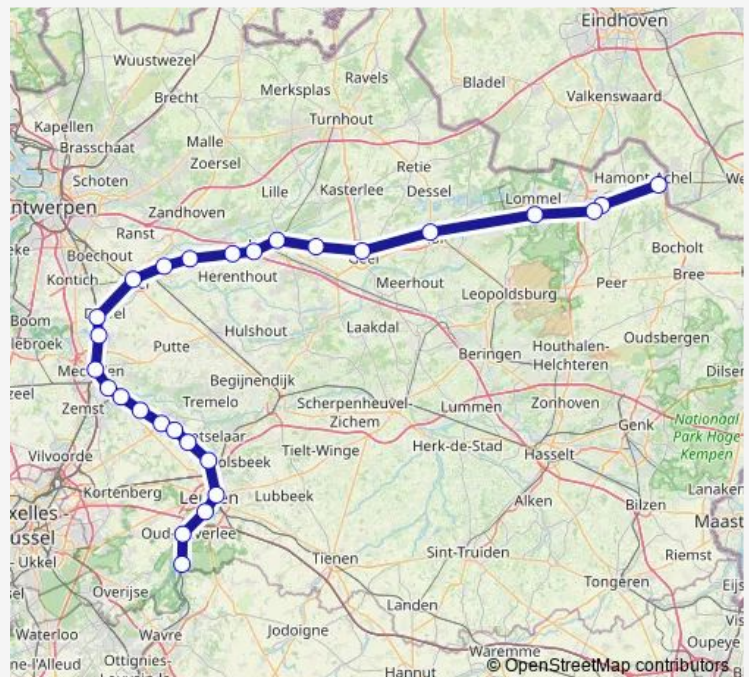

Inter Regional Rail Service P Hamont - Sint-Joris-Weert

[Go to website](#)

Direction

Hamont — Sint-Joris-Weert

27 stops

[Open route schedule](#)

- Hamont
- Neerpelt
- Overpelt
- Lommel
- Mol
- Geel
- Olen
- Herentals
- Wolfstee
- Bouwel
- Nijlen
- Kessel
- Lierre
- Duffel
- Sint-Katelijne-Waver
- Malines-Nekkerspoel
- Muizen
- Hever
- Boortmeerbeek
- Haacht
- Wespelaar-Tildonk

Route schedule

Hamont — Sint-Joris-Weert

Monday	17:50-18:50
Tuesday	17:50-18:50
Wednesday	—
Thursday	—
Friday	—
Saturday	—
Sunday	17:50-18:50

Route info

Direction: Hamont

Stops: 27

Trip Duration: 2 hour 8 min

■ P — Hamont - Sint-Joris-Weert

Hambos

Wijgmaal

Louvain

Heverlee

Oud-Heverlee

Sint-Joris-Weert

P Inter Regional Rail Service time schedules and route maps are available in an offline PDF at busmaps.com. Use the busmaps.com website to see live bus times, train schedule or subway schedule, and step-by-step directions for all public transit in Brussels