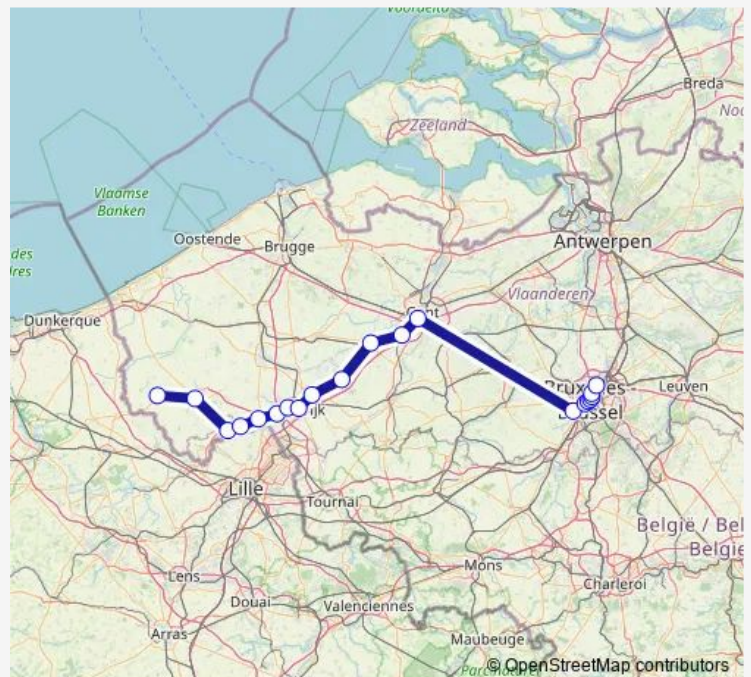

Inter Regional Rail Service P Schaerbeek - Poperinge

[Go to website](#)

Direction

Poperinge — Schaerbeek

20 stops

[Open route schedule](#)

Poperinge

Ypres

Bruxelles-Nord

Schaerbeek

Route schedule

Poperinge — Schaerbeek

Monday 05:47-06:49

Tuesday 05:47-06:49

Wednesday 05:47-06:49

Thursday 05:47-06:49

Friday 05:47-06:49

Saturday —

Sunday —

Route info

Direction: Poperinge

Stops: 20

Trip Duration: 2 hour 24 min

■ P — Schaerbeek - Poperinge

Direction

Schaerbeek — Poperinge

19 stops

[Open route schedule](#)

Schaerbeek

Bruxelles-Nord

Bruxelles-Congrès

Bruxelles-Central