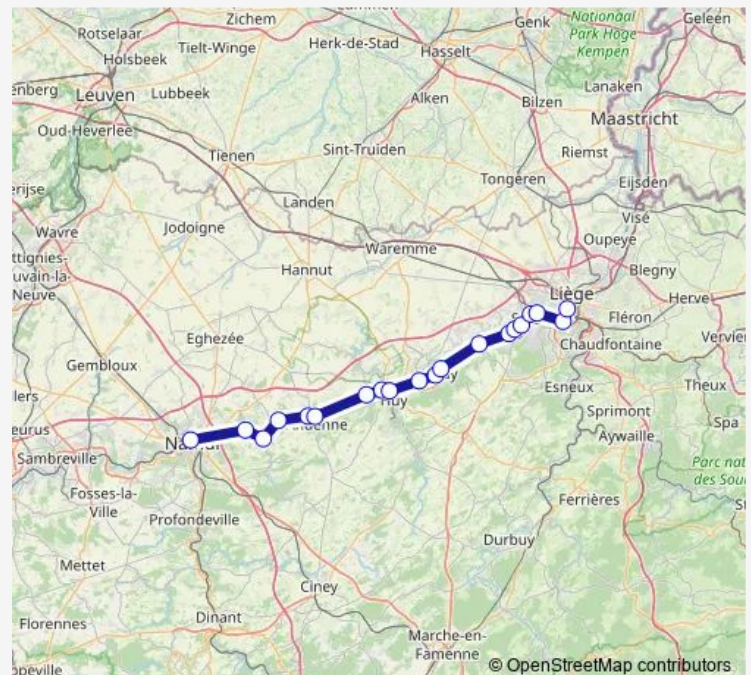

## Inter Regional Rail Service P Liège-Guillemins - Namur

[Go to website](#)

### Direction

Namur — Liège-Guillemins

20 stops

[Open route schedule](#)

- Namur
- Marche-les-Dames
- Namêche
- Sclaigneaux
- Château-de-Seilles
- Andenne
- Bas-Oha
- Statte
- Huy
- Ampsin
- Amay
- Haute-Flône
- Engis
- Flémalle-Haute
- Leman
- Flémalle-Grande
- Jemeppe-sur-Meuse
- Pont-de-Seraing
- Sclessin
- Liège-Guillemins

### Route schedule

Namur — Liège-Guillemins

Monday	16:04
Tuesday	16:04
Wednesday	16:04
Thursday	16:04
Friday	16:04
Saturday	—
Sunday	—

### Route info

Direction: Namur

Stops: 20

Trip Duration: 1 hour 28 min

■ P — Liège-Guillemins - Namur

P Inter Regional Rail Service time schedules and route maps are available in an offline PDF at [busmaps.com](https://busmaps.com). Use the [busmaps.com](https://busmaps.com) website to see live bus times, train schedule or subway schedule, and step-by-step directions for all public transit in Namur