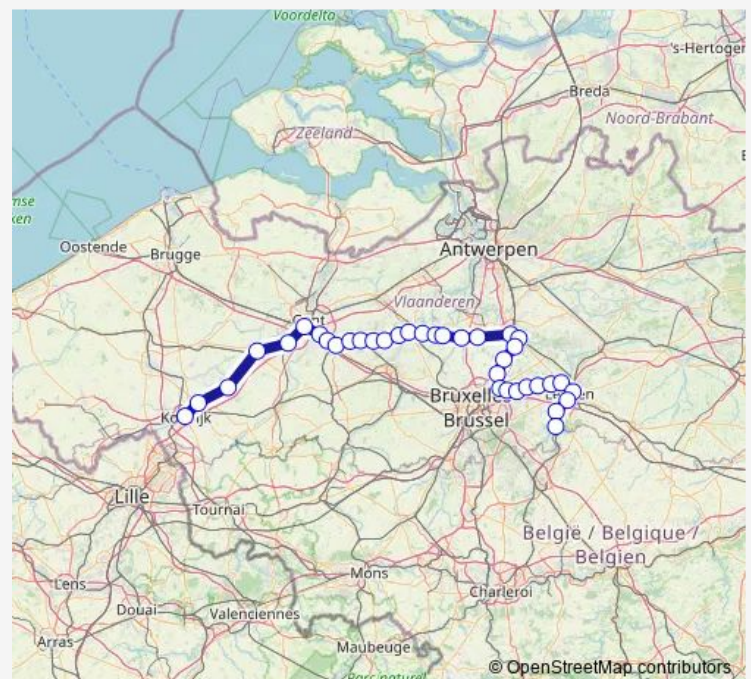

Waregem

Deinze

De Pinte

Gand-Saint-Pierre

Merelbeke

Melle

Kwatrecht

Wetteren

Londerzeel

Kapelle-op-den-Bos

Malines

Route schedule

Courtrai — Sint-Joris-Weert

Monday —

Tuesday —

Wednesday —

Thursday —

Friday —

Saturday —

Sunday 19:40

Route info

Direction: Courtrai

Stops: 36

Trip Duration: 2 hour 35 min

■ P — Sint-Joris-Weert - Courtrai

Muizen
Hofstade
Eppegem
Vilvorde
Diegem
Zaventem
Nossegem
Kortenberg
Erps-Kwerps
Veltem
Herent
Louvain
Heverlee
Oud-Heverlee
Sint-Joris-Weert

P Inter Regional Rail Service time schedules and route maps are available in an offline PDF at busmaps.com. Use the busmaps.com website to see live bus times, train schedule or subway schedule, and step-by-step directions for all public transit in Brussels