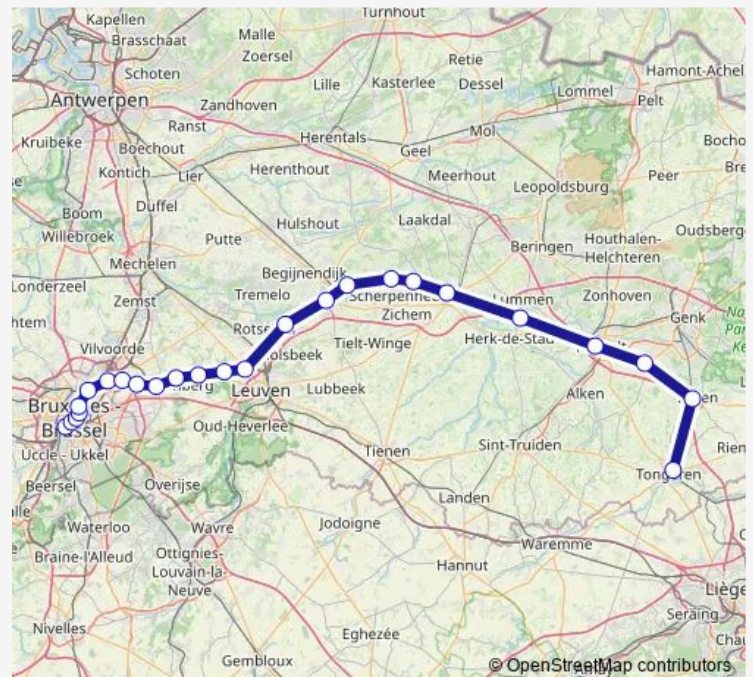

Inter Regional Rail Service P Bruxelles-Midi - Tongres

[Go to website](#)

Direction

Bruxelles-Midi — Tongres

25 stops

[Open route schedule](#)

Bruxelles-Midi

Bruxelles-Chapelle

Bruxelles-Central

Bruxelles-Congrès

Bruxelles-Nord

Schaerbeek

Haren-Sud

Diegem

Zaventem

Nossegem

Kortenberg

Erps-Kwerps

Veltem

Herent

Wezemaal

Aarschot

Langdorp

Testelt

Zichem

Diest

Schulen

Route schedule

Bruxelles-Midi — Tongres

Monday 15:57-16:57

Tuesday 15:57-16:57

Wednesday 15:57-16:57

Thursday 15:57-16:57

Friday 15:57-16:57

Saturday —

Sunday —

Route info

Direction: Bruxelles-Midi

Stops: 25

Trip Duration: 1 hour 37 min

■ P — Bruxelles-Midi - Tongres