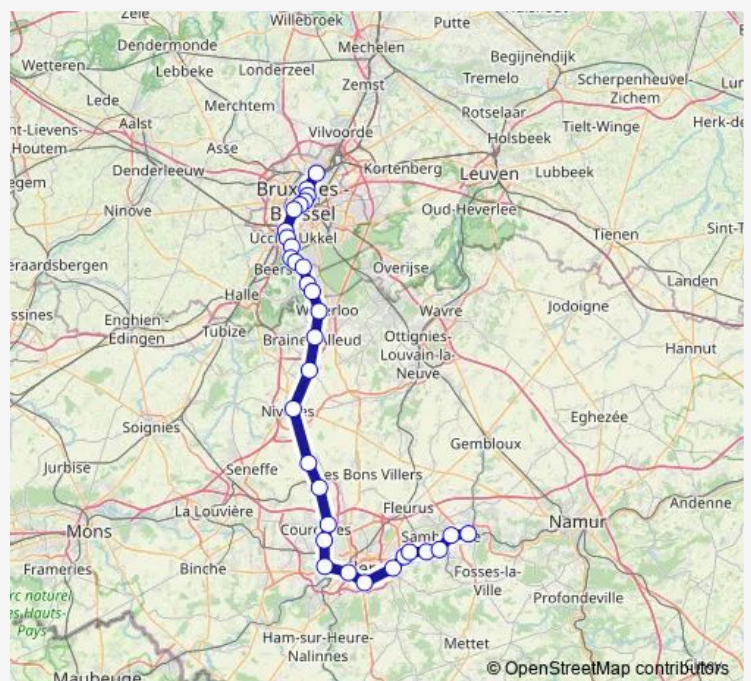

### Route schedule

Jemeppe-sur-Sambre — Schaerbeek

Monday 05:41-06:40

Tuesday 05:41-06:40

Wednesday 05:41-06:40

Thursday 05:41-06:40

Friday 05:41-06:40

Saturday —

### Route info

Direction: Jemeppe-sur-Sambre

Stops: 32

Trip Duration: 1 hour 42 min

■ P — Schaerbeek - Jemeppe-sur-Sambre

Linkebeek

Moensberg

Uccle-Calevoet