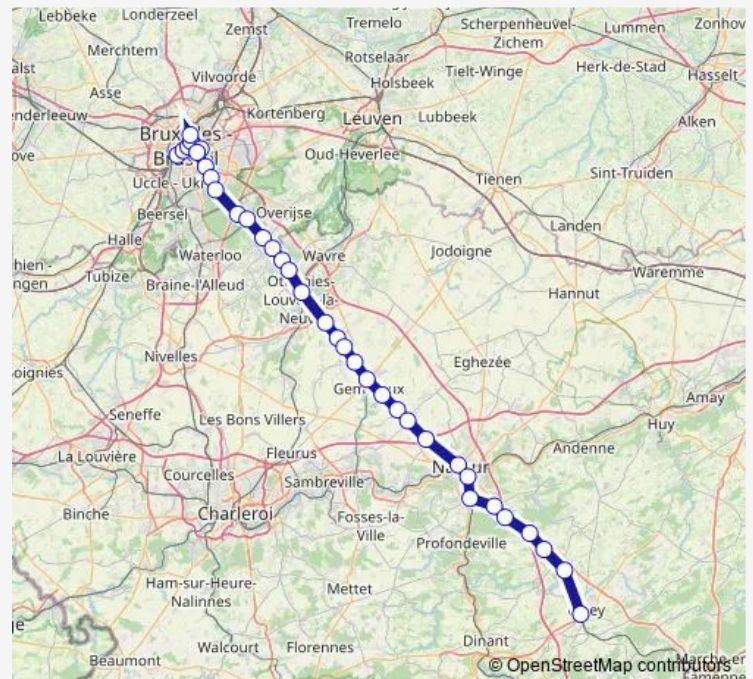

Thursday 18:07

Friday 18:07

Saturday —

Sunday —

Route info

Direction: Bruxelles-Midi

Stops: 35

Trip Duration: 1 hour 34 min

■ P — Bruxelles-Midi - Ciney

Gembloux

Lonzée

Beuzet

Saint-Denis-Bovesse

Rhisnes

Namur

Jambes-Est