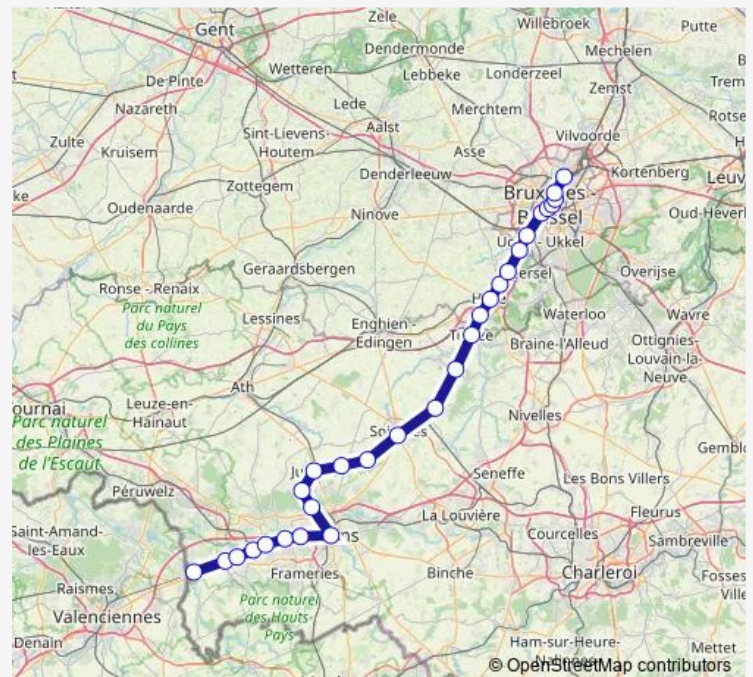

### Route schedule

Schaerbeek — Quiévrain

Monday 17:18

Tuesday 17:18

Wednesday 17:18

Thursday 17:18

Friday 17:18

Saturday —

### Route info

Direction: Schaerbeek

Stops: 26

Trip Duration: 1 hour 47 min

■ P — Schaerbeek - Quiévrain

Saint-Ghislain

Boussu

Hainin