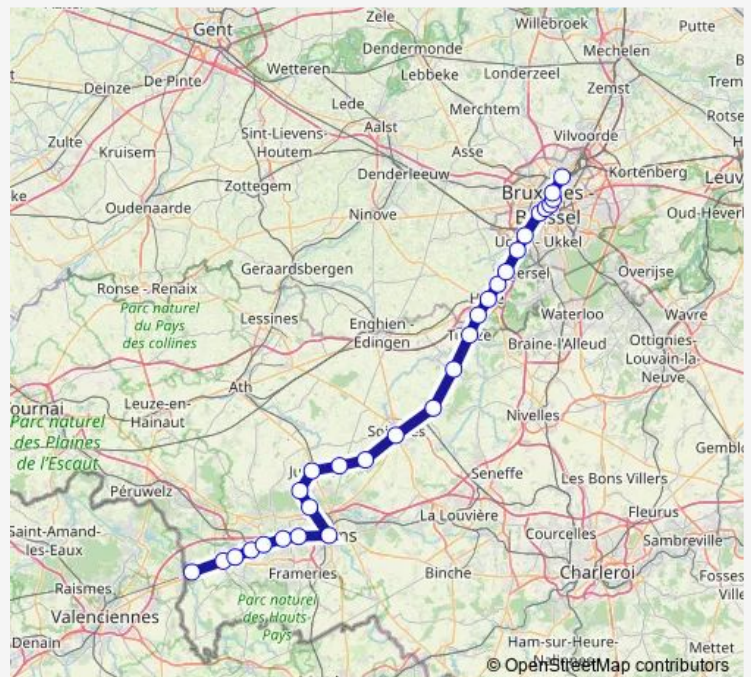

### Route schedule

Schaerbeek — Quiévrain

Monday 17:18

Tuesday 17:18

Wednesday 17:18

Thursday 17:18

Friday 17:18

Saturday —

### Route info

Direction: Schaerbeek

Stops: 26

Trip Duration: 1 hour 47 min

■ P — Schaerbeek - Quiévrain

Saint-Ghislain

Boussu

Hainin