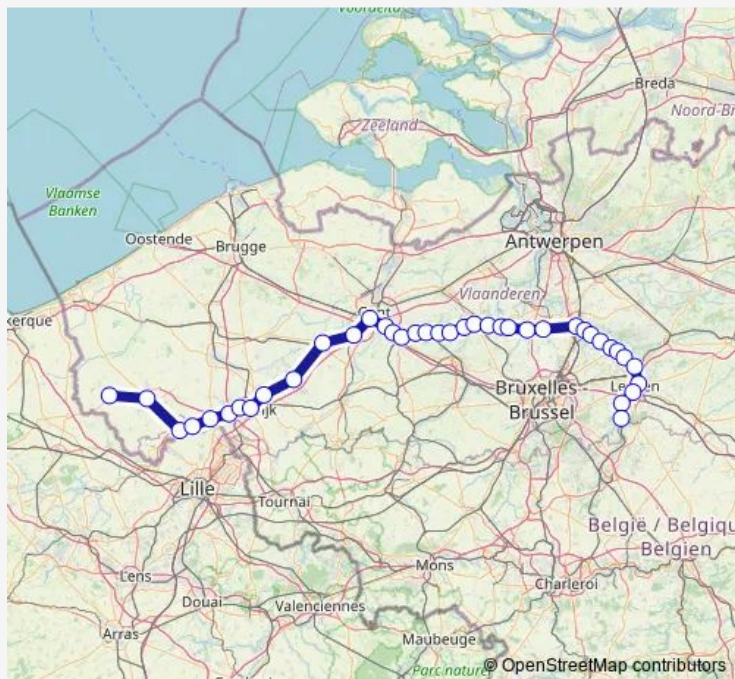

Inter Regional Rail Service P Louvain - Poperinge

[Go to website](#)

Direction

Poperinge — Louvain

36 stops

[Open route schedule](#)

Poperinge

Ypres

—

Sunday

18:53

Route info

Direction: Poperinge

Stops: 36

Trip Duration: 2 hour 44 min

■ P — Sint-Joris-Weert - Poperinge

Termonde

Baasrode-Zuid

Buggenhout

Malderen

Londerzeel

Kapelle-op-den-Bos

Malines

Muizen