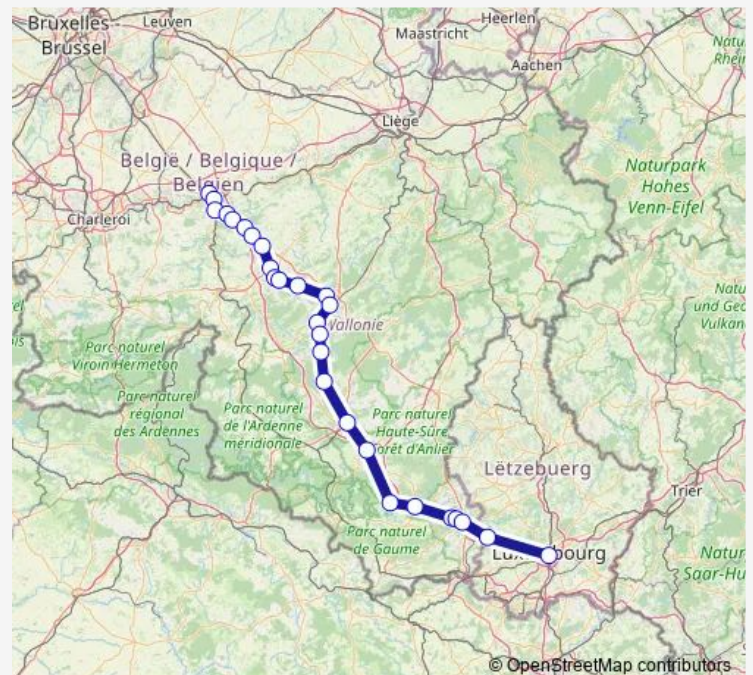

Inter Regional Rail Service P Luxembourg (LU) - Namur

[Go to website](#)

Direction

Namur — Luxembourg (Lu)

27 stops

[Open route schedule](#)

- Namur
- Jambes-Est
- Dave-Saint-Martin
- Naninne
- Sart-Bernard
- Courrière
- Assesse
- Natoye
- Ciney
- Leignon
- Chapois
- Haversin
- Aye
- Marloie
- Rochefort-Jemelle
- Forrières
- Grupont
- Poix-Saint-Hubert
- Libramont
- Neufchâteau
- Marbehan

Route schedule

Namur — Luxembourg (Lu)

Monday	06:00-06:03
Tuesday	06:00-06:03
Wednesday	06:00-06:03
Thursday	06:00-06:03
Friday	06:00-06:03
Saturday	—
Sunday	—

Route info

Direction: Namur

Stops: 27

Trip Duration: 2 hour 25 min

■ P — Luxembourg (LU) - Namur

Habay

Stockem

Viville

Arlon

Sterpenich-Frontière

Luxembourg (Lu)

P Inter Regional Rail Service time schedules and route maps are available in an offline PDF at busmaps.com. Use the busmaps.com website to see live bus times, train schedule or subway schedule, and step-by-step directions for all public transit in Namur