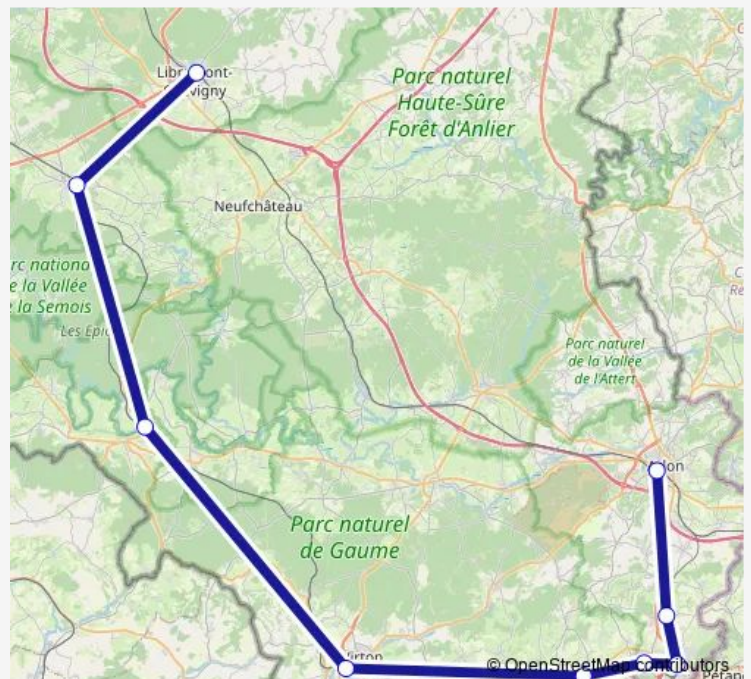

Inter Regional Rail Service P Libramont - Arlon

[Go to website](#)

Direction

Libramont — Arlon

7 stops

[Open route schedule](#)

Libramont

Neufchâteau

Tuesday 06:44

Wednesday 06:44

Thursday 06:44

Friday 06:44

Saturday —

Sunday —

Route info

Direction: Libramont

Stops: 7

Trip Duration: 0 hour 34 min

■ P — Libramont - Arlon

Direction

Arlon — Libramont

7 stops

[Open route schedule](#)

Arlon

Viville

Stockem

Habay

Marbehan

Neufchâteau

Libramont

Route schedule

Arlon — Libramont