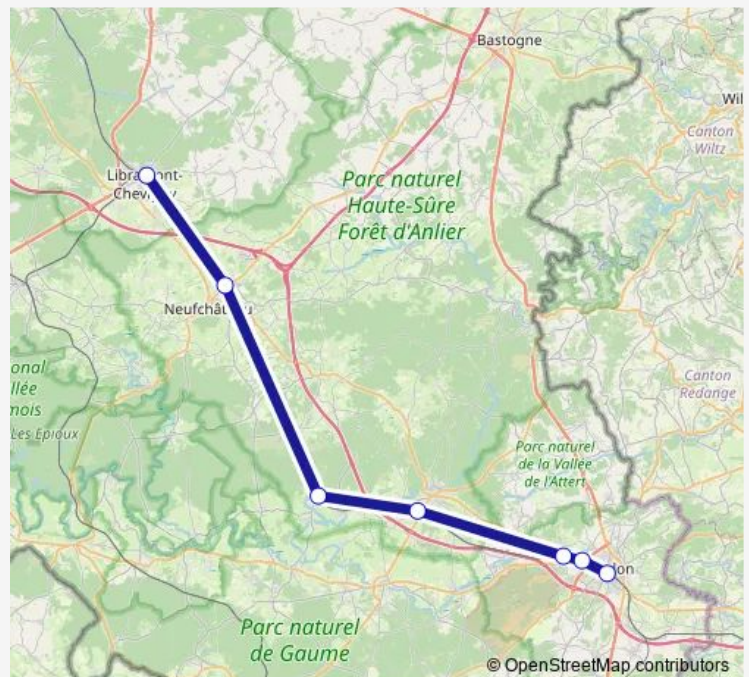

Inter Regional Rail Service P Libramont - Arlon

[Go to website](#)**Direction**

Libramont — Arlon

7 stops

[Open route schedule](#)

Libramont

Neufchâteau

Marbehan

Wednesday 06:40-06:44

Thursday 06:40-06:44

Friday 06:40-06:44

Saturday —

Sunday —

Route info

Direction: Libramont

Stops: 7

Trip Duration: 0 hour 34 min

■ P — Libramont - Arlon

Direction

Arlon — Libramont

7 stops

[Open route schedule](#)

Arlon

Viville

Route info

Direction: Arlon

Stops: 9

Trip Duration: 1 hour 25 min

Direction

Libramont — Arlon

9 stops

[Open route schedule](#)