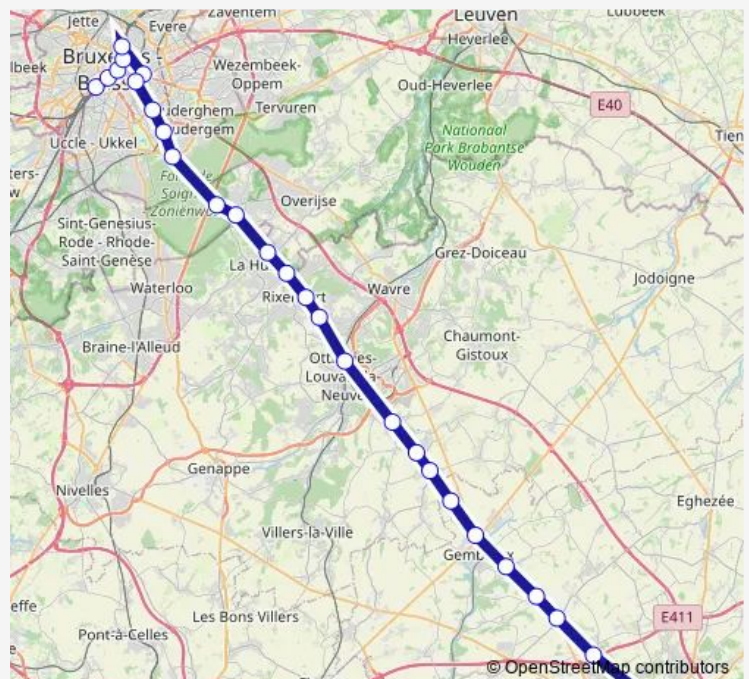

Thursday 16:36

Friday 16:36

Saturday —

Sunday —

Route info

Direction: Bruxelles-Midi

Stops: 27

Trip Duration: 1 hour 18 min