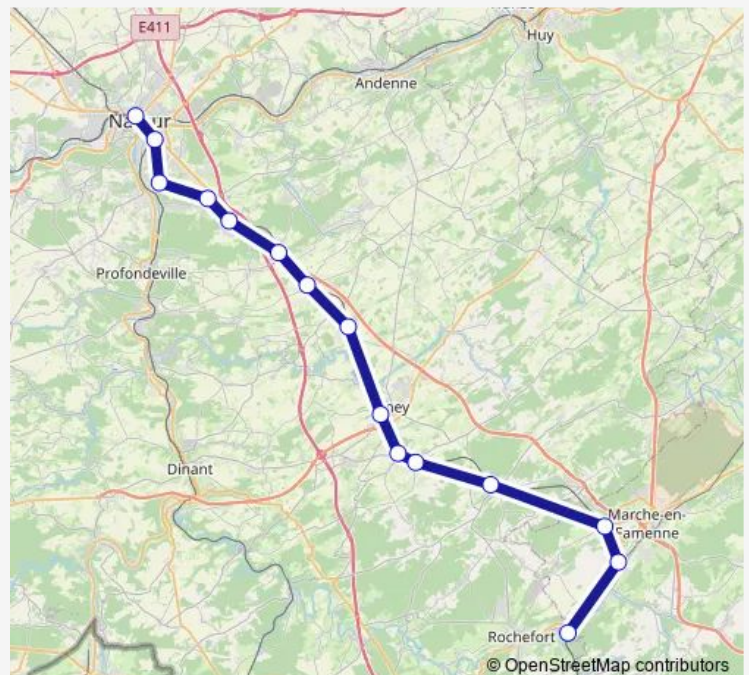

### Direction

Namur — Rochefort-Jemelle

15 stops

[Open route schedule](#)

Namur  
Jambes-Est  
Dave-Saint-Martin  
Naninne  
Sart-Bernard  
Courrière  
Assesse  
Natoye  
Ciney  
Leignon  
Chapois  
Haversin  
Aye  
Marloie  
Rochefort-Jemelle

### Route schedule

Namur — Rochefort-Jemelle

Monday	16:13-18:22
Tuesday	16:13-18:22
Wednesday	16:13-18:22
Thursday	16:13-18:22
Friday	16:13-18:22
Saturday	—
Sunday	—

### Route info

Direction: Namur

Stops: 15

Trip Duration: 1 hour 2 min

■ P — Namur - Rochefort-Jemelle

P Inter Regional Rail Service time schedules and route maps are available in an offline PDF at [busmaps.com](https://busmaps.com). Use the [busmaps.com](https://busmaps.com) website to see live bus times, train schedule or subway schedule, and step-by-step directions for all public transit in Namur