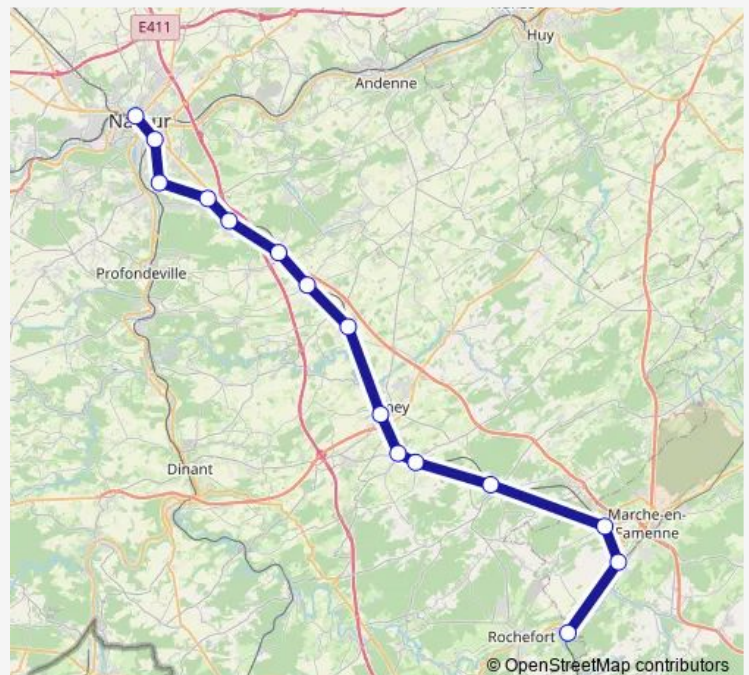

Tuesday 05:53

Wednesday 05:53

Thursday 05:53

Friday 05:53

Saturday —

Sunday —

Route info

Direction: Rochefort-Jemelle

Stops: 15

Trip Duration: 0 hour 42 min

■ P — Namur - Rochefort-Jemelle

Direction

Namur — Rochefort-Jemelle

15 stops

[Open route schedule](#)

Namur
Jambes-Est
Dave-Saint-Martin
Naninne
Sart-Bernard
Courrière
Assesse
Natoye
Ciney
Leignon
Chapois
Haversin
Aye
Marloie
Rochefort-Jemelle