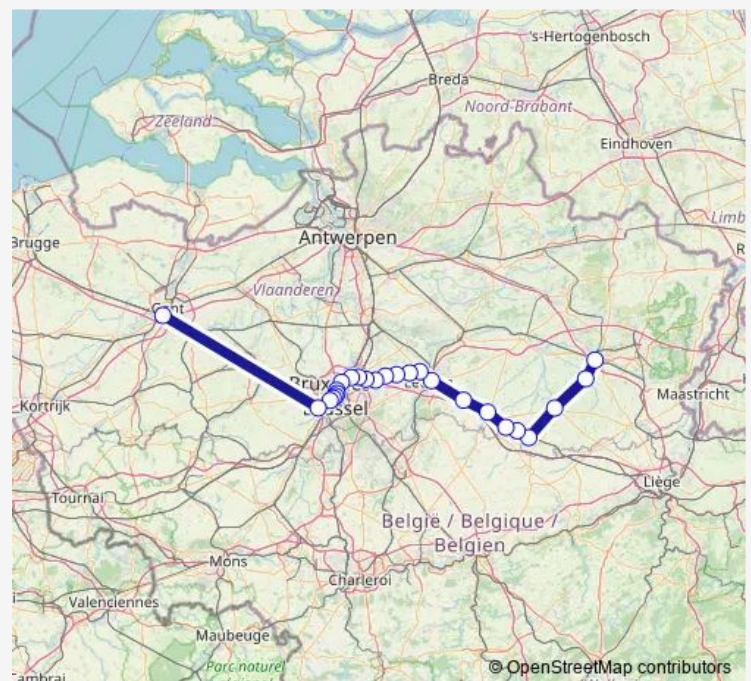

### Route schedule

Hasselt — Gand-Saint-Pierre

Monday —

Tuesday —

Wednesday —

Thursday —

Friday —

Saturday —

### Route info

Direction: Hasselt

Stops: 25

Trip Duration: 1 hour 35 min

■ P — Hasselt - Gand-Saint-Pierre

Bruxelles-Chapelle

Bruxelles-Midi

Anderlecht