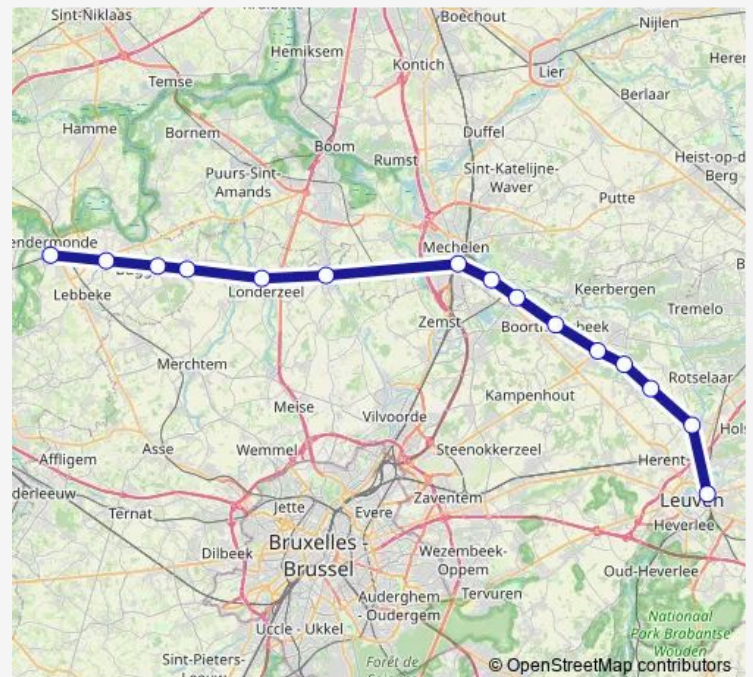

Buggenhout

Baasrode-Zuid

Termonde

### Route schedule

Louvain — Termonde

Monday 06:28-17:28

Tuesday 06:28-17:28

Wednesday 06:28-17:28

Thursday 06:28-17:28

Friday 06:28-17:28

Saturday —

### Route info

Direction: Louvain

Stops: 15

Trip Duration: 1 hour 2 min

■ P — Louvain - Termonde

**Direction**

Termonde — Louvain

15 stops