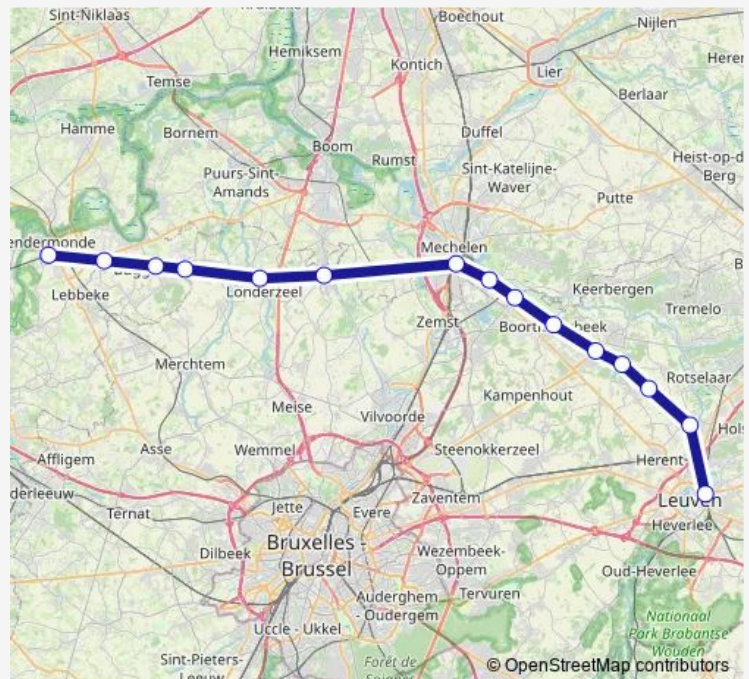

Inter Regional Rail Service P Louvain - Termonde

[Go to website](#)

Direction

Louvain — Termonde

15 stops

[Open route schedule](#)

Louvain

Wijgmaal

Tuesday 06:28-17:28

Wednesday 06:28-17:28

Thursday 06:28-17:28

Friday 06:28-17:28

Saturday —

Sunday —

Route info

Direction: Louvain

Stops: 15

Trip Duration: 1 hour 4 min

■ P — Louvain - Termonde

Direction

Termonde — Louvain

15 stops

[Open route schedule](#)

Termonde

Baasrode-Zuid

Buggenhout

Malderen

Londerzeel

Kapelle-op-den-Bos

Malines

Muizen

Hever