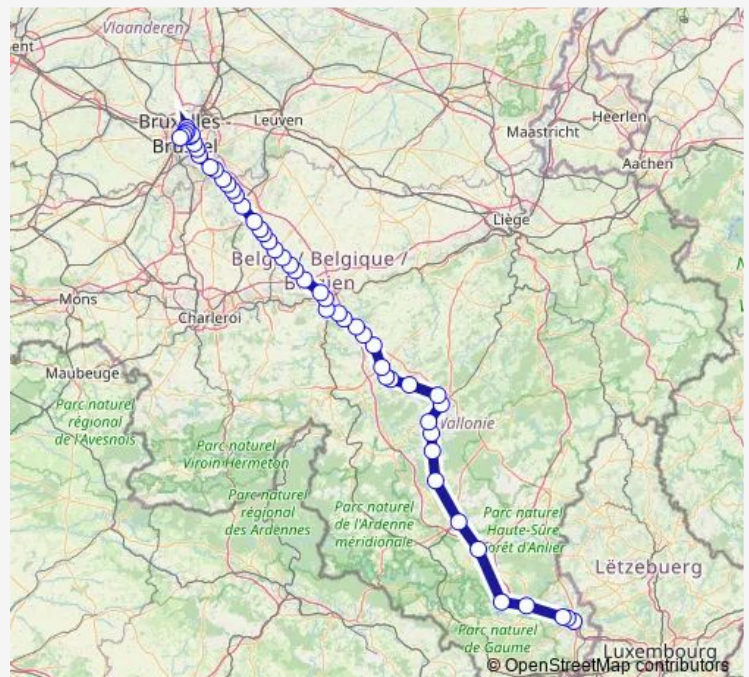

Thursday 13:07

Friday 13:07

Saturday —

Sunday —

Route info

Direction: Bruxelles-Midi

Stops: 51

Trip Duration: 2 hour 37 min

■ P — Bruxelles-Midi - Arlon

Gembloux

Lonzée

Beuzet

Saint-Denis-Bovesse

Rhisnes

Namur

Jambes-Est