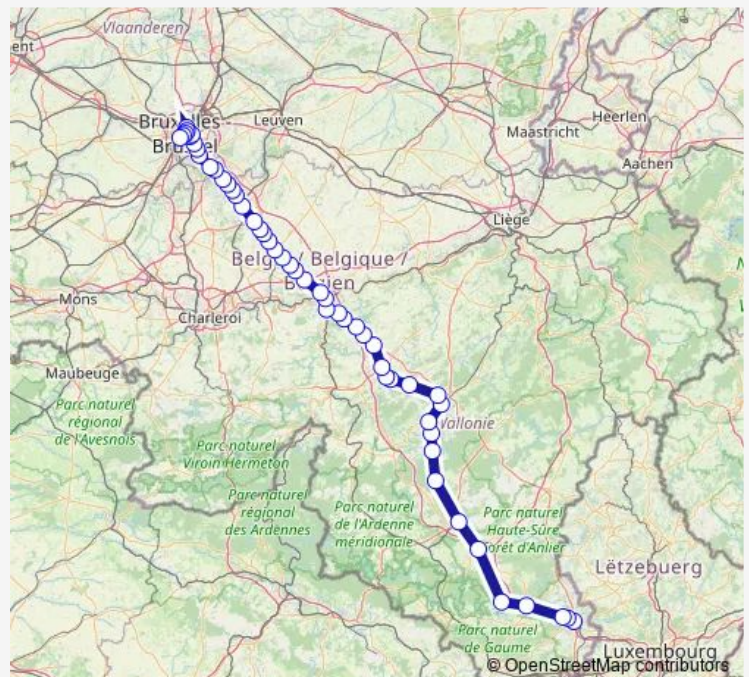

Thursday 12:43

Friday 12:43

Saturday —

Sunday —

Route info

Direction: Bruxelles-Midi

Stops: 51

Trip Duration: 3 hour 1 min

■ P — Bruxelles-Midi - Arlon

Gembloux

Lonzée

Beuzet

Saint-Denis-Bovesse

Rhisnes

Namur

Jambes-Est