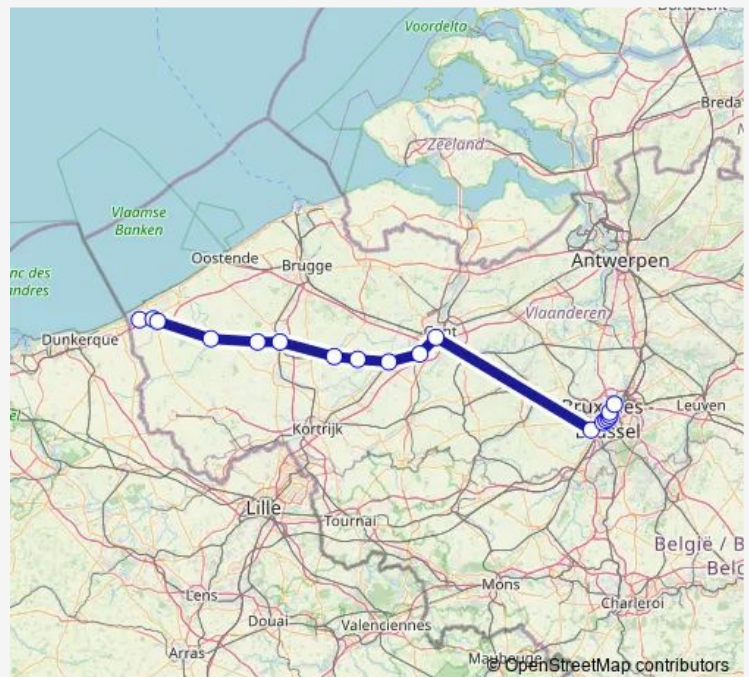

Tielt

Lichtervelde

Kortemark

Dixmude

Furnes

Coxyde

La Panne

Route schedule

Schaerbeek — La Panne

Monday 08:40-17:40

Tuesday 16:40-17:40

Wednesday 16:40-17:40

Thursday 16:40-17:40

Friday 16:40-17:40

Saturday —

Sunday —

Route info

Direction: Schaerbeek

Stops: 17

Trip Duration: 2 hour 4 min

■ P — Schaerbeek - La Panne

Direction

La Panne — Schaerbeek

18 stops

Thursday 05:17-06:18

Friday 05:17-06:18

Saturday —

Sunday —

Route info

Direction: La Panne

Stops: 18

Trip Duration: 2 hour 7 min