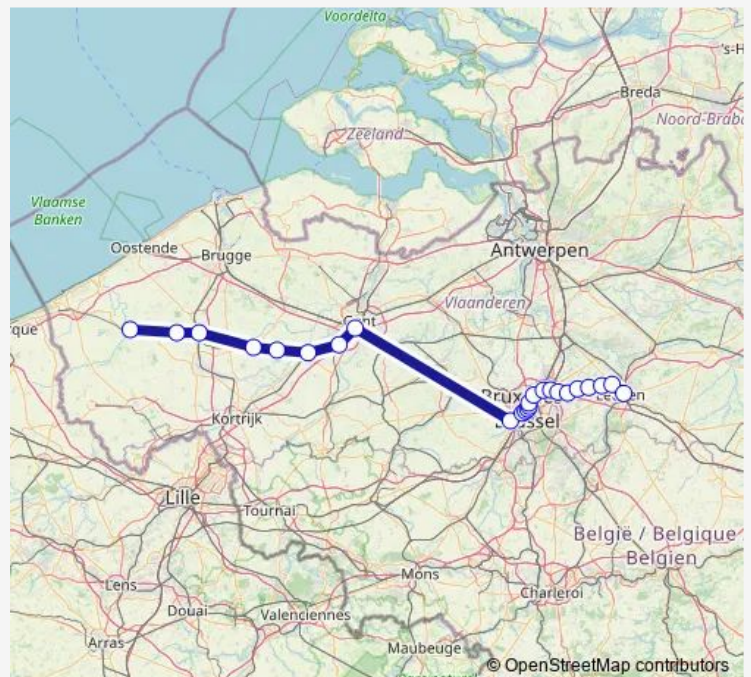

Thursday —

Friday —

Saturday —

Sunday 19:37

Route info

Direction: Dixmude

Stops: 24

Trip Duration: 1 hour 58 min