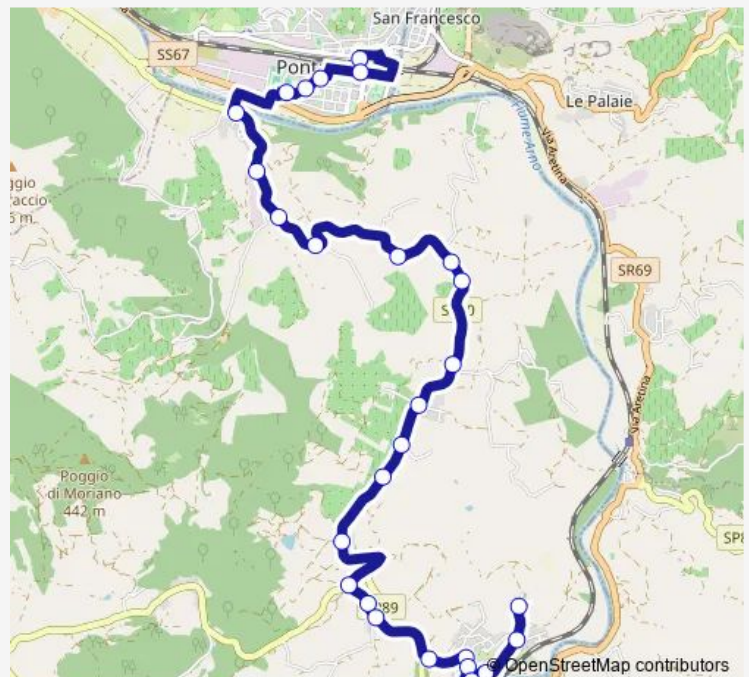

Wednesday	15:30
-----------	-------

Thursday	15:30
----------	-------

Friday	15:30
--------	-------

Saturday	—
----------	---

Sunday	—
--------	---

Route info

Direction:

Stops: 0

Trip Duration: — min

Direction

Rignano Scuole — Pontassieve Fs *

37 stops

[Open route schedule](#)

Rignano Scuole

Rignano Xxv Aprile_V *

Rignano Carabinieri_V

Monday —

Tuesday —

Wednesday 07:30

Thursday —

Friday —

Saturday —

Sunday —

Route info

Wednesday 07:50

Thursday 07:50

Friday 07:50

Saturday 07:50

Sunday —

Route info

Direction: I Veroni

Stops: 26