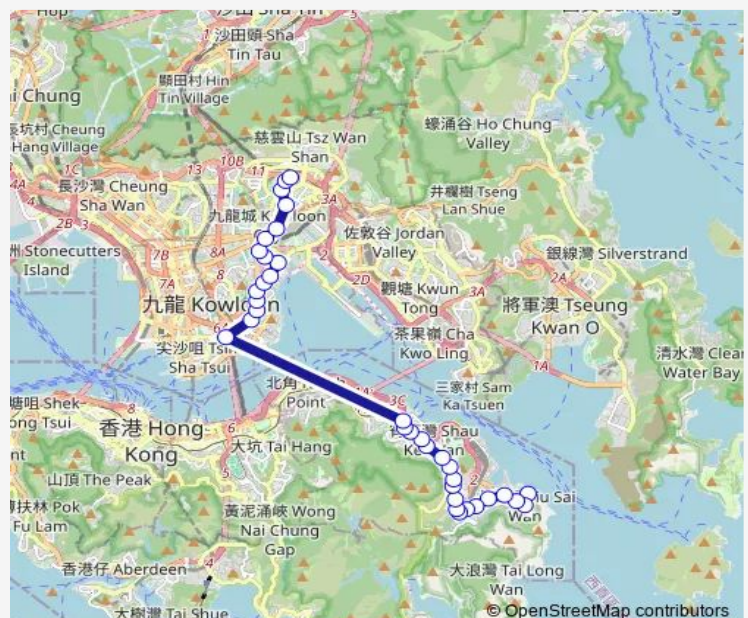

### Route schedule

[Ctb] SIU SAI WAN (Island Resort)[[Kmb+Ctb] Island Resort BUS Terminus/<Br>Siu SAI WAN (Island Resort) — [Kmb+Ctb] Wong TAI SIN BUS Terminus/<Br>Wong TAI Sin[[Kmb] Wong TAI SIN BUS Terminus

### Route info

Direction: [Ctb] SIU SAI WAN (Island Resort)[[Kmb+Ctb] Island Resort BUS Terminus/<Br>Siu SAI WAN (Island Resort)

Stops: 35

Trip Duration: 1 hour 11 min

Church/<Br>Star OF THE SEA Catholic Church, Chai WAN Road[[Kmb] Star OF THE SEA Catholic Church