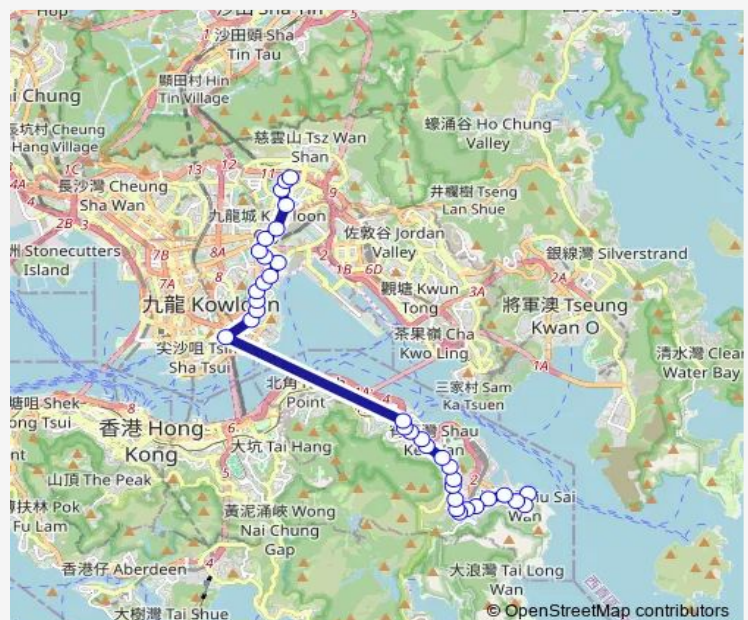

### Route schedule

[Ctb] SIU SAI WAN (Island Resort)[[Kmb+Ctb] Island Resort BUS Terminus/<Br>Siu SAI WAN (Island Resort) — [Kmb+Ctb] Wong TAI SIN BUS Terminus/<Br>Wong TAI Sin[[Kmb] Wong TAI SIN BUS Terminus

### Route info

Direction: [Ctb] SIU SAI WAN (Island Resort)[[Kmb+Ctb] Island Resort BUS Terminus/<Br>Siu SAI WAN (Island Resort)

Stops: 35

Trip Duration: 1 hour 15 min

Church/<Br>Star OF THE SEA Catholic Church, Chai WAN Road[[Kmb] Star OF THE SEA Catholic Church