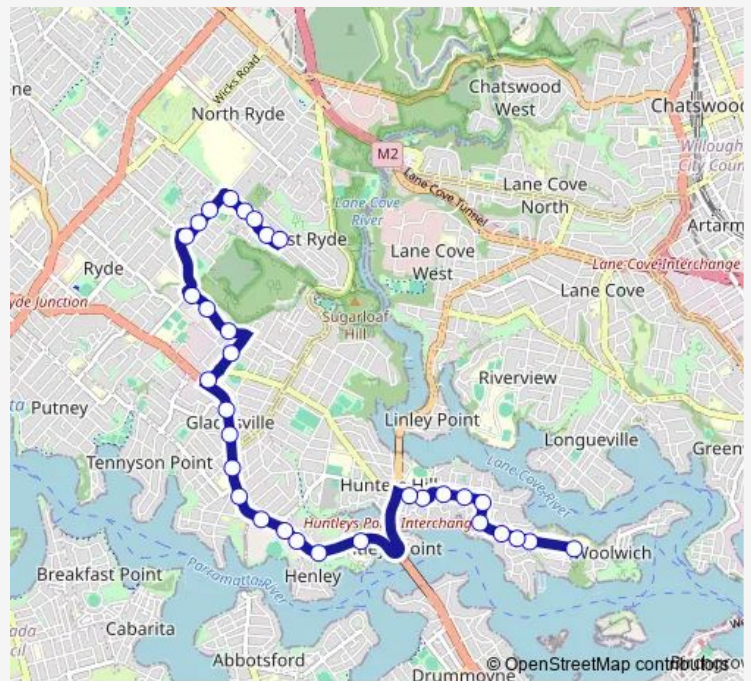

Victoria Rd At Pearson St

Trim Place, Victoria Rd

Victoria Rd After Hepburn Av

Victoria Rd At Osgathorpe Rd

Monash Rd After Victoria Rd

Monash Rd At Buffalo Rd

Route schedule

Woolwich Rd Opp Marist Sisters College, Stand A — Sager Place Centre, Sager Pl

Monday 15:24

Tuesday 15:24

Wednesday 15:24

Thursday 14:55

Friday 15:24

Saturday —

Sunday —

Route info

Direction: Woolwich Rd Opp Marist Sisters College, Stand A

Stops: 32

Trip Duration: 0 hour 24 min

579w — Marist Sisters Woolwich to East Ryde

Higginbotham Rd At Lyndhurst St

43A Higginbotham Rd

Higginbotham Rd Before Cressy Rd