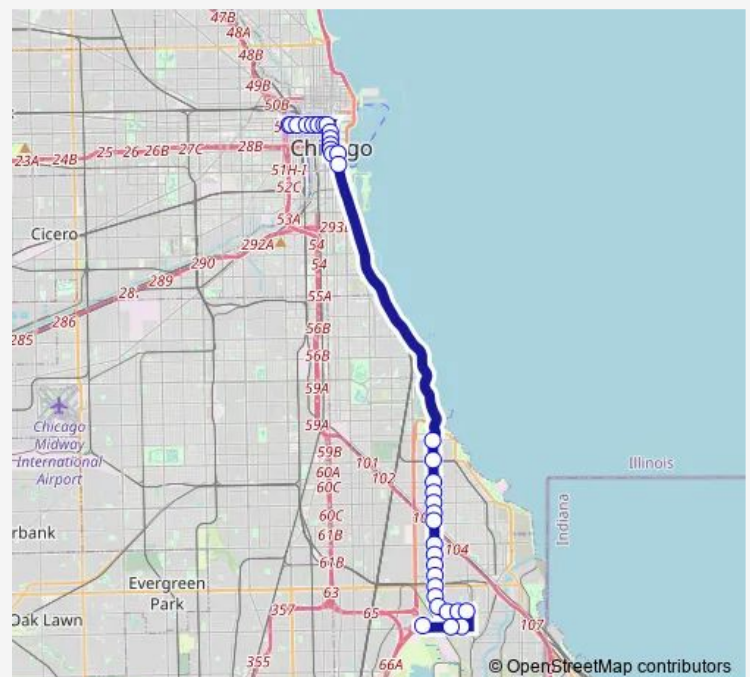

### Route schedule

103rd Street & Stony Island Garage Terminal — Washington & Desplaines

Monday 04:42-22:20

Tuesday 04:42-22:20

Wednesday 04:42-22:20

Thursday 04:42-22:20

Friday 04:42-22:20

Saturday 05:47-21:00

### Route info

Direction: 103rd Street & Stony Island Garage Terminal

Stops: 34

Trip Duration: 1 hour 1 min

J14 — Jeffery Jump

1100 S Columbus (Pedestrian Underpass)

Balbo & Columbus

Balbo & Michigan

## Route info

Direction: 103rd Street & Stony Island Garage Terminal

Stops: 33

Trip Duration: 0 hour 53 min

Michigan & Ida B Wells Drive

Michigan & Jackson

Michigan & Monroe

Madison & Wabash

## Route info

Direction: Washington & Desplaines

Stops: 35

Trip Duration: 0 hour 52 min

Jeffery & 91st Street

Jeffery & 93rd Street

Jeffery & 95th Street

Jeffery & 97th Street