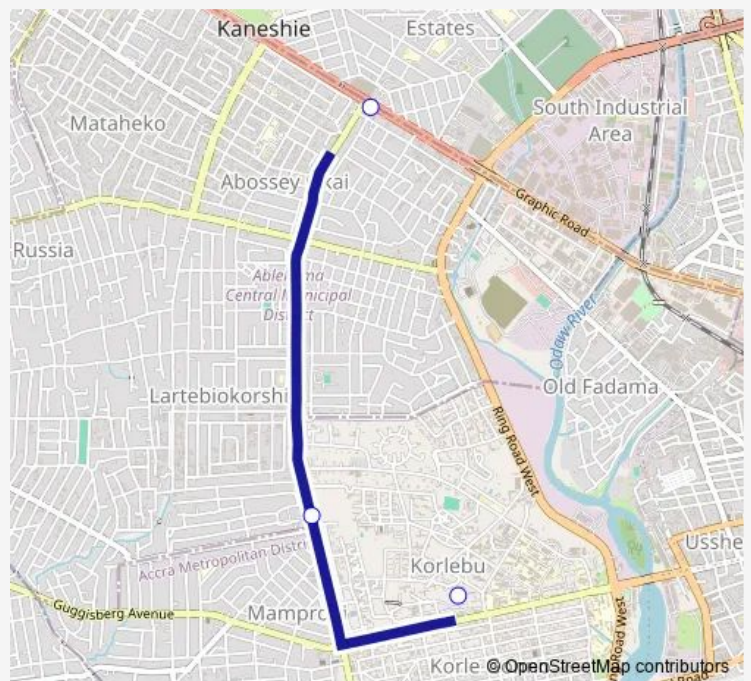

Saturday 10:21

Sunday 10:21

Route info

Direction: Terminal Korle Bu Station

Stops: 3

Trip Duration: 0 hour 12 min

■ 291b — Korle Bu Station to Kaneshie Mkt Cmplx

291b Bus time schedules and route maps are available in an offline PDF at busmaps.com. Use the busmaps.com website to see live bus times, train schedule or subway schedule, and step-by-step directions for all public transit in Accra