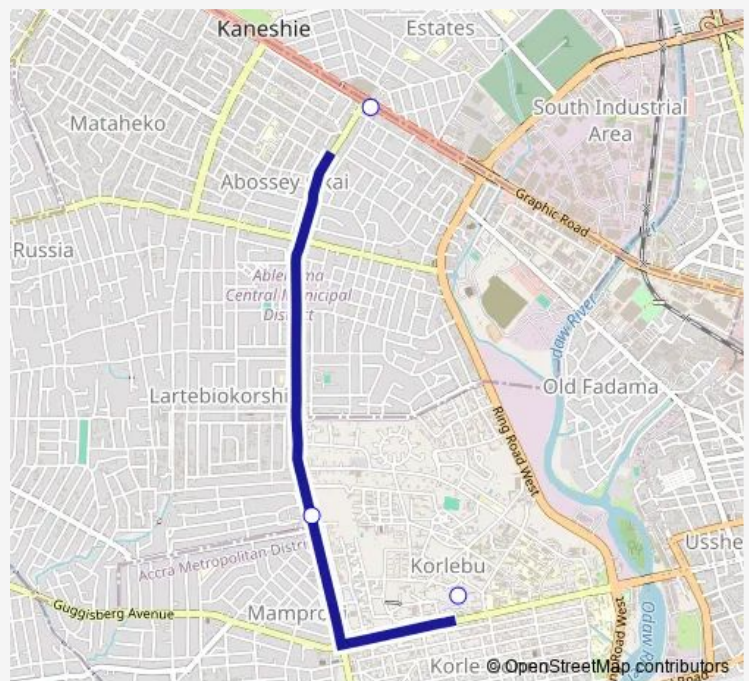

Saturday 10:21

Sunday 10:21

Route info

Direction: Terminal Korle Bu Station

Stops: 3

Trip Duration: 0 hour 12 min

■ 291B — Korle Bu Station to Kaneshie Mkt Cmplx

291B Bus time schedules and route maps are available in an offline PDF at busmaps.com. Use the busmaps.com website to see live bus times, train schedule or subway schedule, and step-by-step directions for all public transit in Accra