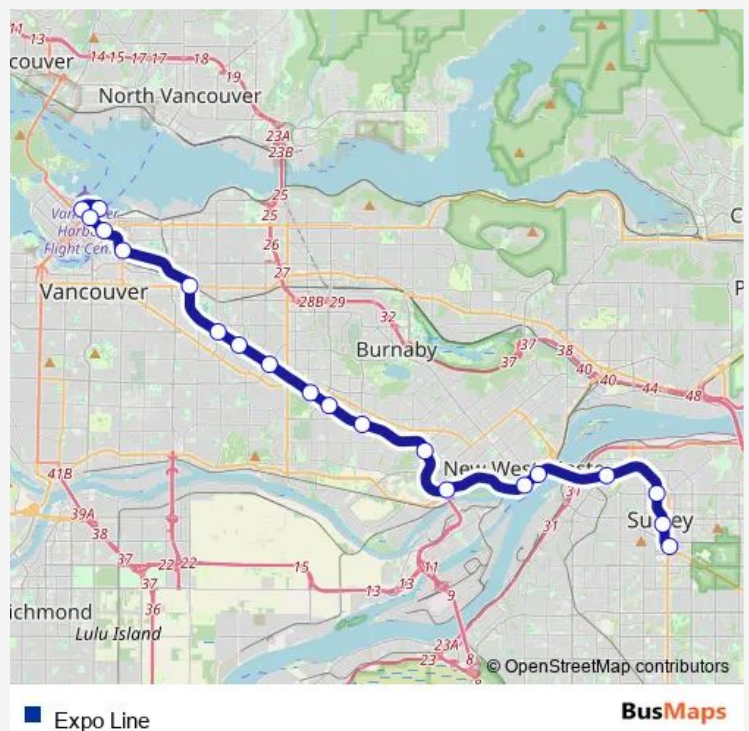

Stadium-Chinatown Station @ Platform 1

Granville Station @ Platform 1

Burrard Station @ Platform 1

Waterfront Station @ Platform 1

### Route schedule

Production Way-University Station @ Platform 2 — Waterfront Station @ Platform 1

Monday	05:08-01:28 <sup>+1</sup>
Tuesday	05:08-02:31 <sup>+1</sup>
Wednesday	05:08-01:28 <sup>+1</sup>
Thursday	05:08-01:28 <sup>+1</sup>
Friday	05:08-01:29 <sup>+1</sup>
Saturday	06:08-01:32 <sup>+1</sup>
Sunday	07:09-00:18 <sup>+1</sup>

### Route info

Direction: Production Way-University Station @ Platform 2

Stops: 20

Trip Duration: 0 hour 42 min

## Direction

King George Station @ Platform 1 — Waterfront Station @ Platform 1

20 stops

[Open route schedule](#)

King George Station @ Platform 1

Surrey Central Station @ Platform 1

Gateway Station @ Platform 1