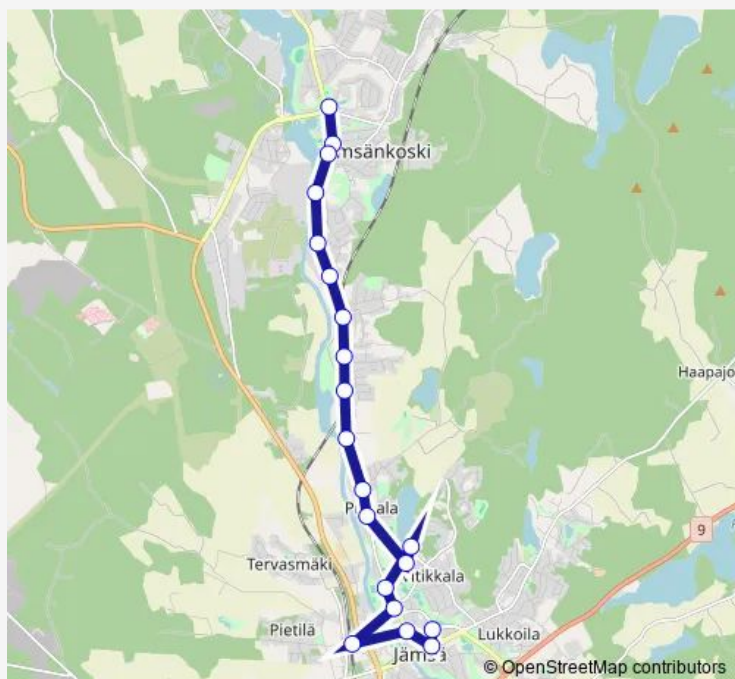

Friday 06:00-20:10

Saturday 07:40-15:20

Sunday —

Route info

Direction: Neste

Stops: 20

Trip Duration: 0 hour 20 min

Jämsänkoski - Aluesairaala - Jämsä