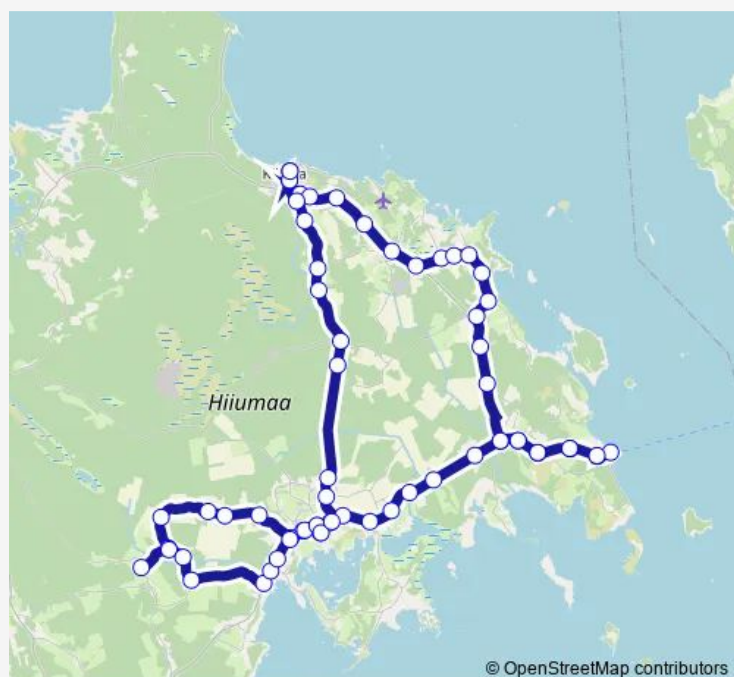

16:50

Sunday

16:50

Route info

Direction: Kärđla bussijaam

Stops: 65

Trip Duration: 1 hour 42 min

Heltermaa