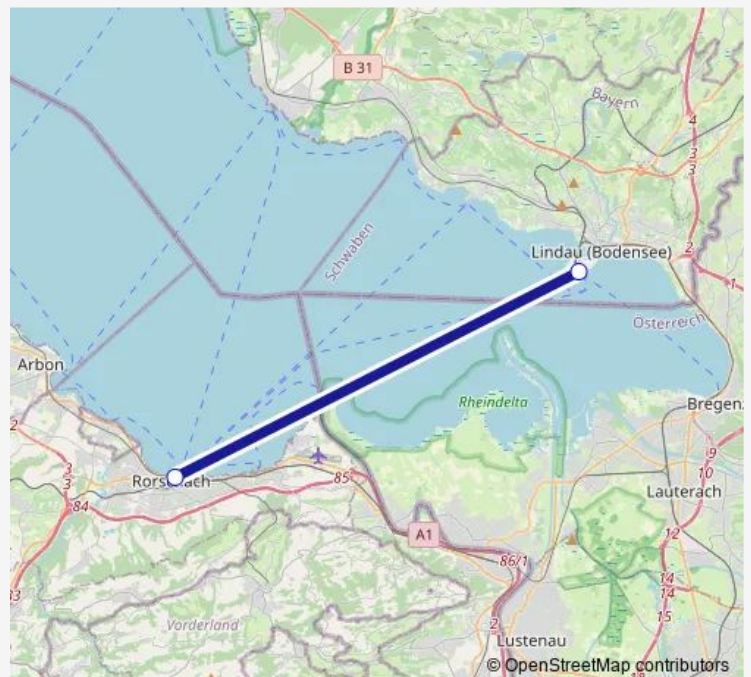

Ferry 302 BAT 302

[Go to website](#)

Direction

Rorschach Hafen (See) — Lindau Hafen

2 stops

[Open route schedule](#)

Rorschach Hafen (See)

Lindau Hafen

Route schedule

Rorschach Hafen (See) — Lindau Hafen

Monday	10:40
Tuesday	10:40
Wednesday	10:40
Thursday	10:40
Friday	10:40
Saturday	10:40
Sunday	10:40

Route info

Direction: Rorschach Hafen (See)

Stops: 2

Trip Duration: 1 hour 0 min

■ 302 — BAT 302

302 Ferry time schedules and route maps are available in an offline PDF at busmaps.com. Use the busmaps.com website to see live bus times, train schedule or subway schedule, and step-by-step directions for all public transit in Lindau