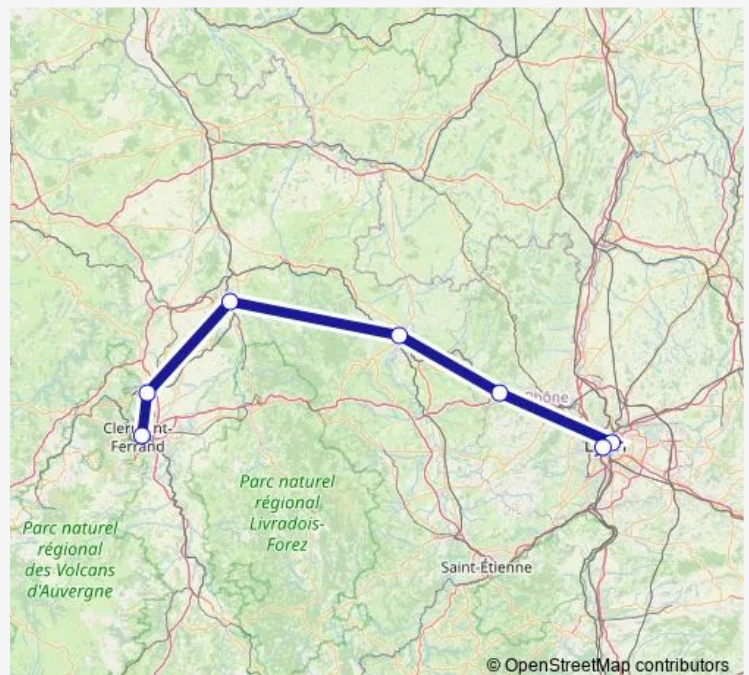

Rail K2 Lyon Perrache - Lyon Part Dieu - Clermont-Ferrand[Go to website](#)**Direction**

Clermont-Ferrand — Lyon Perrache

7 stops

[Open route schedule](#)

Clermont-Ferrand

Riom - Châtel-Guyon

Vichy

Roanne

Thursday 06:04-18:02

Friday 06:04-18:02

Saturday 06:04-17:02

Sunday 09:02-20:02

Route info

Direction: Clermont-Ferrand

Stops: 7

Trip Duration: 2 hour 38 min

Direction

Lyon Perrache — Clermont-Ferrand

7 stops

[Open route schedule](#)

Lyon Perrache

Lyon Part Dieu

Tarare

Roanne

Route info

Direction: Lyon Perrache

Stops: 7

Trip Duration: 2 hour 40 min

K2 Rail time schedules and route maps are available in an offline PDF at busmaps.com. Use the busmaps.com website to see live bus times, train schedule or subway schedule, and step-by-step directions for all public transit in Lyon