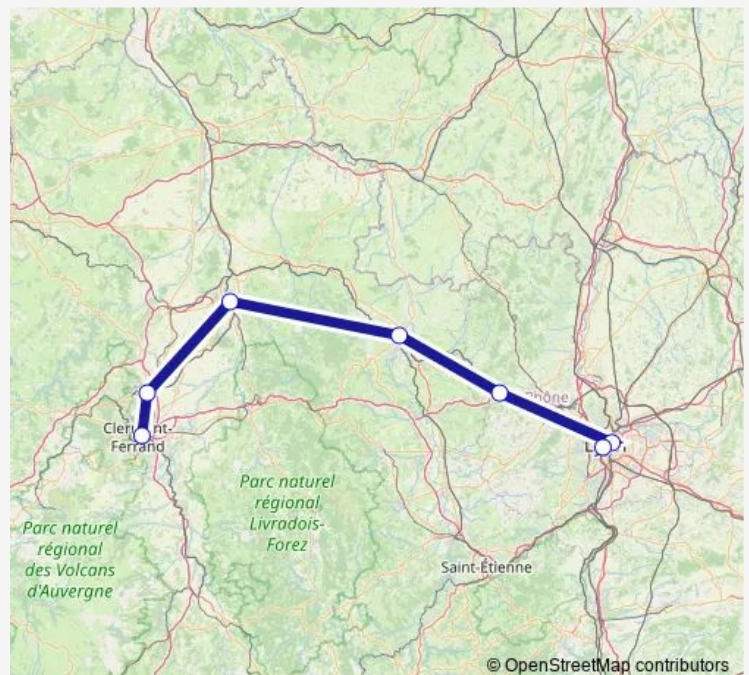

Rail K2 Lyon Perrache - Lyon Part Dieu - Clermont-Ferrand[Go to website](#)**Direction**

Clermont-Ferrand — Lyon Perrache

7 stops

[Open route schedule](#)

Clermont-Ferrand

Riom - Châtel-Guyon

Vichy

Roanne

Thursday 06:04-18:02

Friday 06:04-18:02

Saturday 06:04-17:02

Sunday 09:02-20:02

Route info

Direction: Clermont-Ferrand

Stops: 7

Trip Duration: 2 hour 38 min

Direction

Lyon Perrache — Clermont-Ferrand

7 stops

[Open route schedule](#)

Lyon Perrache

Lyon Part Dieu

Tarare

Roanne

Route info

Direction: Lyon Perrache

Stops: 7

Trip Duration: 2 hour 40 min

K2 Rail time schedules and route maps are available in an offline PDF at busmaps.com. Use the busmaps.com website to see live bus times, train schedule or subway schedule, and step-by-step directions for all public transit in Lyon