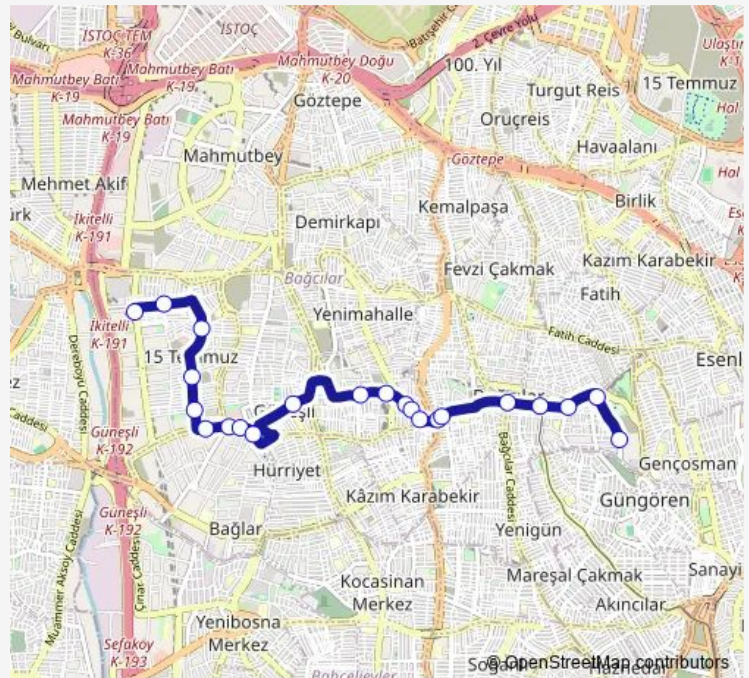

Bus Evren MAH-Bağcılar Devlet Hastanesi İncirli - Evren MH. - Bağcılar

[Go to website](#)

Direction

Basin Tesisleri — Bağcılar Devlet Hastanesi

22 stops

[Open route schedule](#)

Basin Tesisleri

Kuzu Sk.

Minibüs Durağı

Esenler Caddesi

Ebubekir Cami (Ht1)

Route schedule

Basin Tesisleri — Bağcılar Devlet Hastanesi

Monday	05:30
Tuesday	05:30
Wednesday	05:30
Thursday	05:30
Friday	05:30
Saturday	05:30
Sunday	07:30

Route info

Direction: Basin Tesisleri

Stops: 22

Trip Duration: 0 hour 20 min

■ Evren MAH-Bağcılar Devlet Hastanesi — İncirli - Evren MH. - Bağcılar

Direction

Bağcılar Devlet Hastanesi — Basın Tesisleri

27 stops

Friday 05:30

Saturday 05:30

Sunday 07:30

Route info

Direction: Bağcılar Devlet Hastanesi

Stops: 27

Trip Duration: 0 hour 22 min

Kuzu Sk.